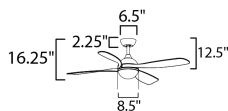

**PRODUCT DESCRIPTION**

Modern and chic, the Bola collection elevates the standard fan with its beautifully balanced design. A sleek globe frame seamlessly separates the top DC motor housing from the lower LED light kit, while gracefully curved solid wood blades add a touch of natural sophistication. The energy-efficient DC motor ensures quiet operation, while the included remote control allows you to customize the CCT-tunable LED light, from warm to bright, for the perfect ambiance. Available in 52" blade span and finishes in Matte White, Matte Black, Satin Nickel with white wood blades, or Natural Aged Brass with white wood blades. Suitable for dry locations, Bola merges form and function with effortless charm.

**MEASUREMENTS**

DIMENSION : 52" L x 52" W x 16.25" H  
 MAX OAH : 16.25" OAH  
 CANOPY : 6.5" W x 2.36" H x 6.5" L  
 HANGING WEIGHT : 12.79 lb

**LAMPING**

INPUT VOLTAGE : 120V  
 LUMENS : 1,680 Rated (1,270 Del.)  
 BULB : 1 x 24W LED PCB Integrated , 24W Total  
 BULB INCLUDED : (Integrated)  
 DIMMABLE : Y  
 CRI : 90 CRI  
 COLOR\_TEMP : 27-30-40K