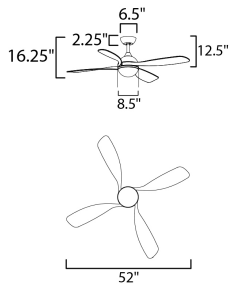

PRODUCT DESCRIPTION

Modern and chic, the Bola collection elevates the standard fan with its beautifully balanced design. A sleek globe frame seamlessly separates the top DC motor housing from the lower LED light kit, while gracefully curved solid wood blades add a touch of natural sophistication. The energy-efficient DC motor ensures quiet operation, while the included remote control allows you to customize the CCT-tunable LED light, from warm to bright, for the perfect ambiance. Available in 52" blade span and finishes in Matte White, Matte Black, Satin Nickel with white wood blades, or Natural Aged Brass with white wood blades. Suitable for dry locations, Bola merges form and function with effortless charm.

MEASUREMENTS

DIMENSION : 52" L x 52" W x 16.25" H
 MAX OAH : 16.25" OAH
 CANOPY : 6.5" W x 2.36" H x 6.5" L
 HANGING WEIGHT : 12.79 lb

LAMPING

INPUT VOLTAGE : 120V
 LUMENS : 1,680 Rated (1,270 Del.)
 BULB : 1 x 24W LED PCB Integrated , 24W Total
 BULB INCLUDED : (Integrated)
 DIMMABLE : Y
 CRI : 90 CRI
 COLOR_TEMP : 27-30-40K