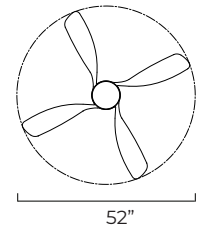

Modern and chic, the Bola collection elevates the standard fan with its beautifully balanced design. A sleek globe frame seamlessly separates the top DC motor housing from the lower LED light kit, while gracefully curved solid wood blades add a touch of natural sophistication. The energy-efficient DC motor ensures quiet operation, while the included remote control allows you to customize the CCT-tunable LED light, from warm to bright, for the perfect ambiance. Available in 52" blade span and finishes in Matte White, Matte Black, Satin Nickel with white wood blades, or Natural Aged Brass with white wood blades. Suitable for dry locations, Bola merges form and function with effortless charm.

Indoor | DC Motor | ABS Blades

**FCT888\_WT**  
(Included)

88811

**LAMPING**

24W PCB LED, 120V  
**COLOR TEMP:** 27-30-40K, **CRI:** 90+  
**LUMENS:** lm 1270 DELIVERED

**DIMENSIONS**

52" D x 16.25" H  
**BLADE:** 4 x 28.25"