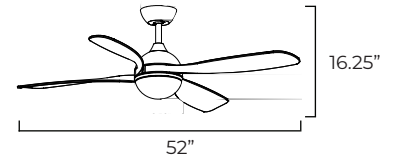

Modern and chic, the Bola collection elevates the standard fan with its beautifully balanced design. A sleek globe frame seamlessly separates the top DC motor housing from the lower LED light kit, while gracefully curved solid wood blades add a touch of natural sophistication. The energy-efficient DC motor ensures quiet operation, while the included remote control allows you to customize the CCT-tunable LED light, from warm to bright, for the perfect ambiance. Available in 52" blade span and finishes in Matte White, Matte Black, Satin Nickel with white wood blades, or Natural Aged Brass with white wood blades. Suitable for dry locations, Bola merges form and function with effortless charm.

Indoor | DC Motor | ABS Blades

**FCT888\_WT**  
(Included)

88811

**LAMPING**

24W PCB LED, 120V  
**COLOR TEMP:** 27-30-40K, **CRI:** 90+  
**LUMENS:** lm 1270 DELIVERED

**DIMENSIONS**

52" D x 16.25" H  
**BLADE:** 4 x 28.25"