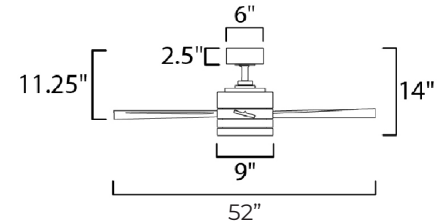

TANKER | 88805 | 88806 | 88816

Clean and contemporary, the Tanker ceiling fan is damp rated so whether it is a covered outdoor living space or any room indoor this sleek fan suits the application. Additional extensions rods may be purchased to acquire the desired length. Available with and without light kit.

Indoor/Outdoor | AC or DC Motor | Damp Rated | ABS Blades

FCT88805WT (Included w/ 88805)
FCT88801WT (Included w/ 88806)
FCT88816WT (Included w/ 88816)

LAMPING

DIMENSIONS

ENERGY INFO AT HIGH SPEED

DOWNRODS

	LAMPING	DIMENSIONS	ENERGY INFO AT HIGH SPEED	DOWNRODS
88805	NO LIGHT KIT	52" D x 14.5" H BLADE: 3 x 23.11"	AIRFLOW: 3405 CFM AIRFLOW EFFICIENCY 90 CFM/W ELECTRICITY USE: 29W	6" (FRD06) 12" (FRD12) 18" (FRD18) 24" (FRD24) 36" (FRD36) 48" (FRD48) 60" (FRD60) 72" (FRD72)
88806	24W LED COLOR TEMP: 3000K, CRI: 90+ LUMENS: lm 1680 DELIVERED	52" D x 14.5" H BLADE: 3 x 23.11"	AIRFLOW: 3405 CFM AIRFLOW EFFICIENCY 89 CFM/W ELECTRICITY USE: 29W	
88816	24W LED COLOR TEMP: 3000K, CRI: 90+ LUMENS: lm 1680 DELIVERED	52" D x 14.5" H BLADE: 3 x 23.11"	AIRFLOW: 3853 CFM AIRFLOW EFFICIENCY 301 CFM/W ELECTRICITY USE: 9W