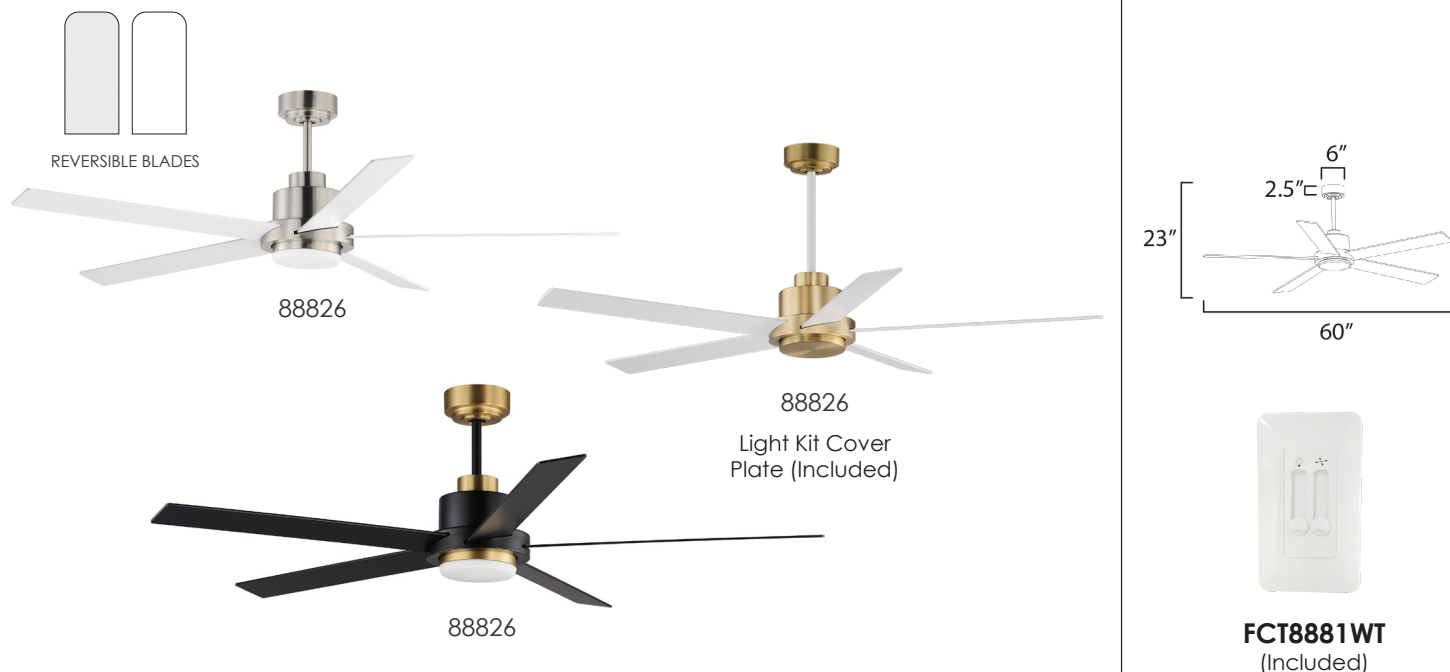

For larger spaces, a larger blade span is sometimes required. This minimalist design is pure and simple. Elongated plywood blades span 60 inches and finished in Matte White contrasting the motor housing's Natural Aged Brass finish. The two tone finish makes for a stylish and bright fan great for interior spaces. Wall control with dual slide dimmer and fan speed control is provided.

Indoor | AC Motor | Plywood Blades | Reversible Blades

88826

LAMPING

12W LED Integrated
COLOR TEMP: 3000K, **CRI:** 90+
LUMENS: 1m 950 DELIVERED

DIMENSIONS

60" D x 23" H
BLADE: 5 x 26.75"

ENERGY INFO AT HIGH SPEED

AIRFLOW: 5530 CFM
AIRFLOW EFFECIENCY: 90 CFM / W
ELECTRICITY USE: 41W

DOWNRODS

12" (FRD12)
 18" (FRD18)
 24" (FRD24)
 36" (FRD36)
 48" (FRD48)
 60" (FRD60)
 72" (FRD72)

FINISH & MATERIAL

- WHITE / NATURAL AGED BRASS (WTNAB)**
- BLACK / GOLD (BKGLD)**
- SATIN NICKEL (SN)**