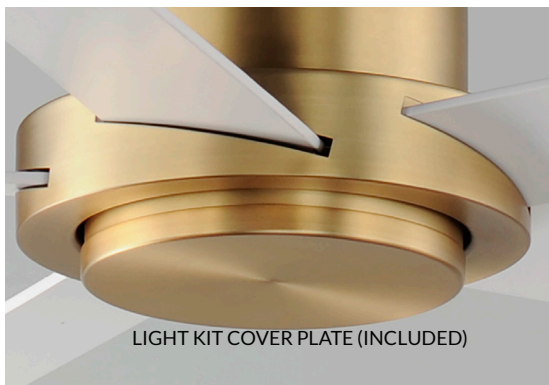

For larger spaces, a larger blade span is sometimes required. This minimalist design is pure and simple. Elongated plywood blades span 60 inches and finished in Matte White contrasting the motor housing's Natural Aged Brass finish. The two tone finish makes for a stylish and bright fan great for interior spaces. Wall control with dual slide dimmer and fan speed control is provided.

Indoor | AC Motor | Plywood Blades | Reversible Blades

88826	LAMPING	DIMENSIONS	ENERGY INFO AT HIGH SPEED	DOWNRODS
	12W LED Integrated COLOR TEMP: 3000K, CRI: 90+ LUMENS: 1m 950 DELIVERED	60" D x 23" H BLADE: 5 x 26.75"	AIRFLOW: 5530 CFM AIRFLOW EFFECIENCY: 90 CFM / W ELECTRICITY USE: 41W	12" (FRD12) 18" (FRD18) 24" (FRD24) 36" (FRD36) 48" (FRD48) 60" (FRD60) 72" (FRD72)
FINISH & MATERIAL	BLADES			Includes: 6" Downrod
<ul style="list-style-type: none"> WHITE / NATURAL AGED BRASS (WTNAB) BLACK / GOLD (BKGLD) SATIN NICKEL (SN) 	MATERIAL: PLYWOOD PITCH: 12°			