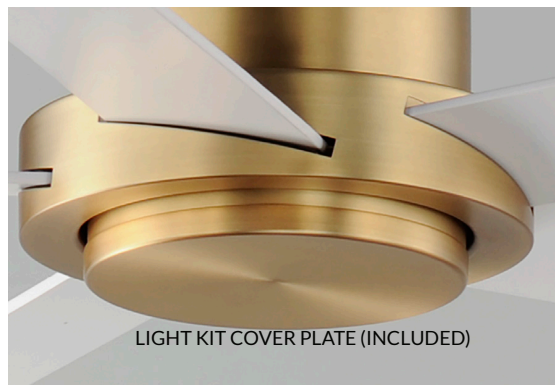

BLADES

MATERIAL: PLYWOOD
PITCH: 12°

Includes:
8" & 16" Downrod

Always consult a qualified electrician before installing any lighting product.