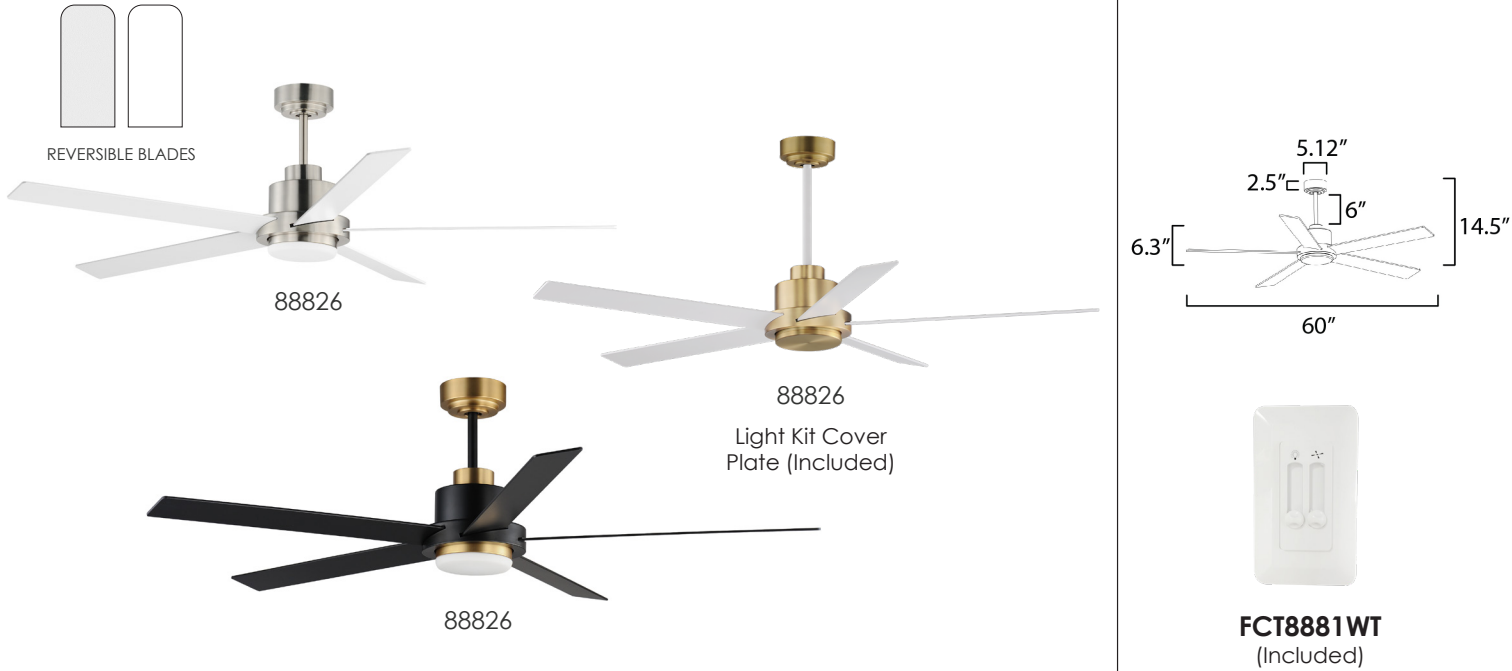

For larger spaces, a larger blade span is sometimes required. This minimalist design is pure and simple. Elongated plywood blades span 60 inches and finished in Matte White contrasting the motor housing's Natural Aged Brass finish. The two tone finish makes for a stylish and bright fan great for interior spaces. Wall control with dual slide dimmer and fan speed control is provided.

Indoor | AC Motor | Plywood Blades | Reversible Blades

88826	LAMPING	DIMENSIONS	ENERGY INFO AT HIGH SPEED	DOWNRODS
	12W LED Integrated COLOR TEMP: 3000K, CRI: 90+ LUMENS: 1m 950 DELIVERED	60" D x 23" H BLADE: 5 x 26.75"	AIRFLOW: 5530 CFM AIRFLOW EFFECIENCY: 90 CFM / W ELECTRICITY USE: 41W	12" (FRD12) 18" (FRD18) 24" (FRD24) 36" (FRD36) 48" (FRD48) 60" (FRD60) 72" (FRD72)
FINISH & MATERIAL	BLADES			Includes: 6" Downrod
<ul style="list-style-type: none"> WHITE / NATURAL AGED BRASS (WTNAB) BLACK / GOLD (BKGLD) SATIN NICKEL (SN) 	MATERIAL: PLYWOOD PITCH: 12°			