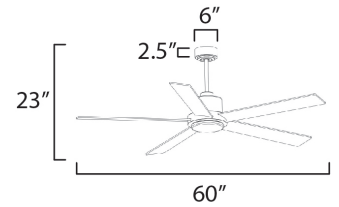

# DAISY | 88826

For larger spaces, a larger blade sweep is sometimes required. This minimalist design is pure and simple. Elongated plywood blades span 60 inches and finished in Matte White contrasting the motor housing's Natural Aged Brass finish. The two tone finish makes for a stylish and bright fan great for interior spaces. Wall control with dual slide dimmer and fan speed control is provided.

Indoor | AC Motor | Plywood Blades | Reversible Blades

**FCT8881WT**  
(Included)

88826

**LAMPING**

12W LED Integrated  
**COLOR TEMP:** 3000K, **CRI:** 90+  
**LUMENS:** 1m 950 DELIVERED

**DIMENSIONS**

60" D x 23" H  
**BLADE:** 5 x 26.75"

**ENERGY INFO AT HIGH SPEED**

**AIRFLOW:** 5542 CFM  
**AIRFLOW EFFICIENCY** 88 CFM / W  
**ELECTRICITY USE:** 41W

**DOWNRODS**

- 12" FRD10012
- 18" FRD10018
- 24" FRD10024
- 36" FRD10036
- 48" FRD10048
- 60" FRD10060\*
- 72" FRD10072\*