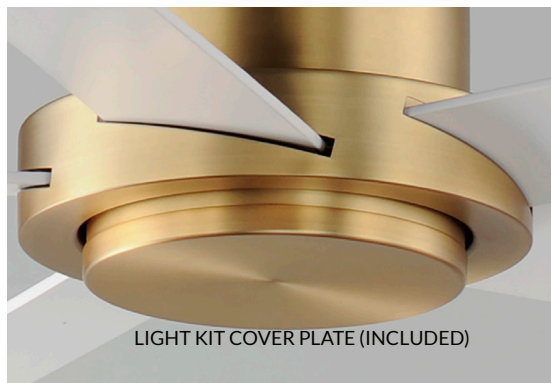

For larger spaces, a larger blade span is sometimes required. This minimalist design is pure and simple. Elongated plywood blades span 60 inches and finished in Matte White contrasting the motor housing's Natural Aged Brass finish. The two tone finish makes for a stylish and bright fan great for interior spaces. Wall control with dual slide dimmer and fan speed control is provided.

Indoor | AC Motor | Plywood Blades | Reversible White/Walnut Finish Blades

88826

LAMPING

12W LED Integrated
COLOR TEMP: 3000K, **CRI:** 90+
LUMENS: 1m 950 DELIVERED

DIMENSIONS

60" D x 23" H
BLADE: 5 x 26.75"

- WHITE / NATURAL AGED BRASS (WTNAB)
- BLACK / GOLD (BKGLD)
- SATIN NICKEL (SN)

BLADES

MATERIAL: PLYWOOD
PITCH: 12°

Includes:
 6" Downrod

Always consult a qualified electrician before installing any lighting product.