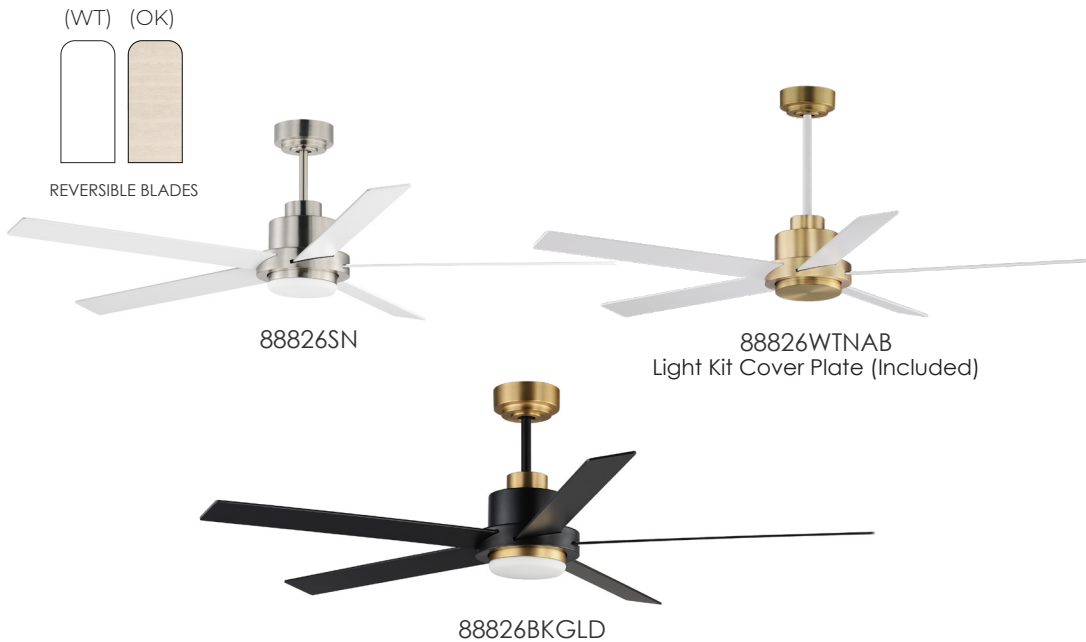

# DAISY | 88826

For larger spaces, a larger blade sweep is sometimes required. This minimalist design is pure and simple. Elongated plywood blades span 60 inches and finished in Matte White contrasting the motor housing's Natural Aged Brass finish. The two tone finish makes for a stylish and bright fan great for interior spaces. Wall control with dual slide dimmer and fan speed control is provided.

Indoor | AC Motor | Plywood Blades | Reversible Blades

**FCT8881WT**  
(Included)

88826

**LAMPING**

12W LED Integrated  
**COLOR TEMP:** 3000K, **CRI:** 90+  
**LUMENS:** 1m 950 DELIVERED

**DIMENSIONS**

60" D x 23" H  
**BLADE:** 5 x 26.75"

**ENERGY INFO AT HIGH SPEED**

**AIRFLOW:** 5542 CFM  
**AIRFLOW EFFICIENCY** 88 CFM / W  
**ELECTRICITY USE:** 41W

**DOWNRODS**

- 12" FRD10012
- 18" FRD10018
- 24" FRD10024
- 36" FRD10036
- 48" FRD10048
- 60" FRD10060\*
- 72" FRD10072\*

**BLADES**

**MATERIAL:** PLYWOOD  
**PITCH:** 12°

**Includes:**  
 6" Downrods

LIGHT KIT COVER PLATE (INCLUDED)

BLACK AND GOLD W/ BLACK BLADES

Always consult a qualified electrician before installing any lighting product.