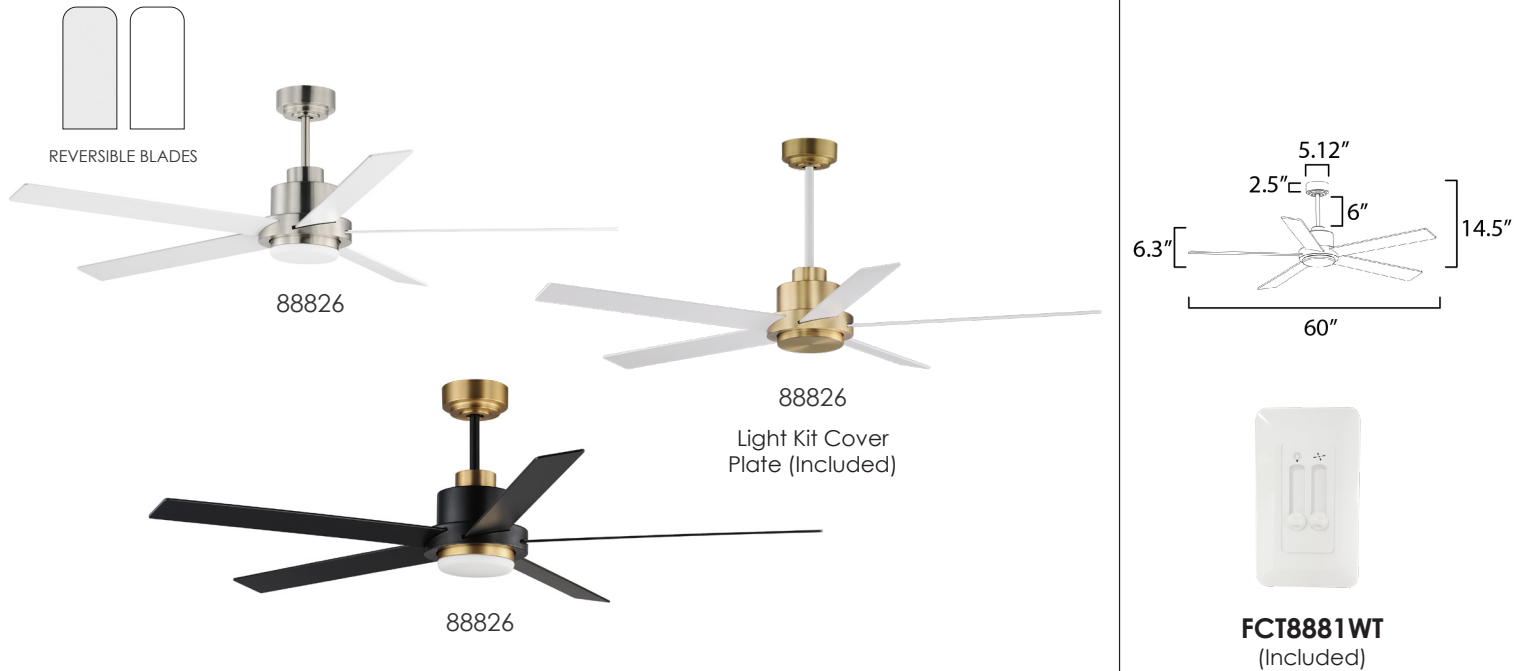

For larger spaces, a larger blade span is sometimes required. This minimalist design is pure and simple. Elongated plywood blades span 60 inches and finished in Matte White contrasting the motor housing's Natural Aged Brass finish. The two tone finish makes for a stylish and bright fan great for interior spaces. Wall control with dual slide dimmer and fan speed control is provided.

Indoor | AC Motor | Plywood Blades | Reversible White/Walnut Finish Blades

88826

LAMPING

12W LED Integrated
COLOR TEMP: 3000K, **CRI:** 90+
LUMENS: 1m 950 DELIVERED

DIMENSIONS

60" D x 23" H
BLADE: 5 x 26.75"

ENERGY INFO AT HIGH SPEED

AIRFLOW: 5530 CFM
AIRFLOW EFFECIENCY: 90 CFM / W
ELECTRICITY USE: 41W

DOWNRODS

12" (FRD12)
 18" (FRD18)
 24" (FRD24)
 36" (FRD36)
 48" (FRD48)
 60" (FRD60)
 72" (FRD72)

FINISH & MATERIAL

- WHITE / NATURAL AGED BRASS (WTNAB)
- BLACK / GOLD (BKGLD)
- SATIN NICKEL (SN)

BLADES

MATERIAL: PLYWOOD
PITCH: 12°

Includes:
 6" Downrod

Always consult a qualified electrician before installing any lighting product.