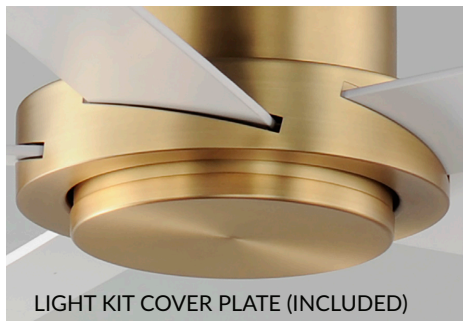

# DAISY | 88826

For larger spaces, a larger blade sweep is sometimes required. This minimalist design is pure and simple. Elongated plywood blades span 60 inches and finished in Matte White contrasting the motor housing's Natural Aged Brass finish. The two tone finish makes for a stylish and bright fan great for interior spaces. Wall control with dual slide dimmer and fan speed control is provided.

Only available in Powder Coat finishes  
 \*NAB finish NOT available in 60" and 72"

**COMPLETE FINISH AND BLADE OPTIONS:**

- WHITE / NATURAL AGED BRASS (WTNAB)**
- BLACK / GOLD (BKGLD)**
- SATIN NICKEL (SN)**

**BLADES**

**MATERIAL:** PLYWOOD  
**PITCH:** 12°

**Includes:**  
 6" Downrods

LIGHT KIT COVER PLATE (INCLUDED)

BLACK AND GOLD W/ BLACK BLADES

Always consult a qualified electrician before installing any lighting product.