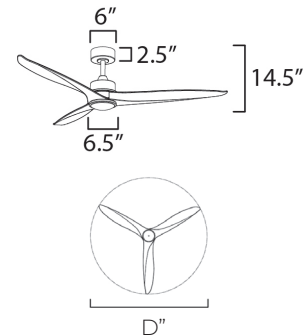

Indoor | DC Motor Option | Solid Wood Blades

FCT8883WT (Included)

DOWNRODS

Only available in powder coat finishes

- 12" FRD10012
- 18" FRD10018
- 24" FRD10024
- 36" FRD10036
- 48" FRD10048
- 60" FRD10060*
- 72" FRD10072*

*NAB finish not available in 60" and 72" Rods

Includes:
6" Downrod

LAMPING

DIMENSIONS

ENERGY INFO AT HIGH SPEED

88831
88833
88834

18W PCB LED COLOR TEMP: 27-30-40K, CRI: 90+ LUMENS: lm 1000 DELIVERED	52" D x 14.5" H BLADE: 3 x 25.5"	AIRFLOW: 5039 CFM AIRFLOW EFFICIENCY: 172 CFM / W ELECTRICITY USE: 11W
18W PCB LED COLOR TEMP: 27-30-40K, CRI: 90+ LUMENS: lm 975 DELIVERED	72" D x 14.5" H BLADE: 3 x 35.5"	AIRFLOW: 7199 CFM AIRFLOW EFFICIENCY: 239 CFM / W ELECTRICITY USE: 23W
18W PCB LED COLOR TEMP: 27-30-40K, CRI: 90+ LUMENS: lm 975 DELIVERED	80" D x 14.5" H BLADE: 3 x 39.5"	AIRFLOW: 6993 CFM AIRFLOW EFFICIENCY: 304 CFM / W ELECTRICITY USE: 18W