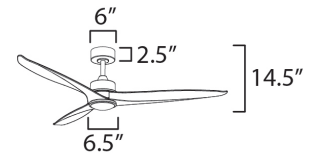

Indoor | DC Motor Option | Solid Wood Blades

REM8883WT
(Included)

LAMPING

DIMENSIONS

ENERGY INFO AT HIGH SPEED

DOWNRODS

88831	18W PCB LED COLOR TEMP: 27-30-40K, CRI: 90+ LUMENS: 1m 1000 DELIVERED	52" D x 14.5" H BLADE: 3 x 25.5"	AIRFLOW: 5039 CFM AIRFLOW EFFICIENCY: 172 CFM / W ELECTRICITY USE: 11W	12" (FRD 100 12) 18" (FRD 100 18) 24" (FRD 100 24) 36" (FRD 100 36)	
	88833	18W PCB LED COLOR TEMP: 27-30-40K, CRI: 90+ LUMENS: 1m 975 DELIVERED	72" D x 14.5" H BLADE: 3 x 35.5"	AIRFLOW: 7199 CFM AIRFLOW EFFICIENCY: 239 CFM / W ELECTRICITY USE: 23W	48" (FRD 100 48) 60" (FRD 100 60) 72" (FRD 100 72)
	88834	18W PCB LED COLOR TEMP: 27-30-40K, CRI: 90+ LUMENS: 1m 975 DELIVERED	80" D x 14.5" H BLADE: 3 x 39.5"	AIRFLOW: 6993 CFM AIRFLOW EFFICIENCY: 304 CFM / W ELECTRICITY USE: 18W	*Only available in Powder Coat finishes