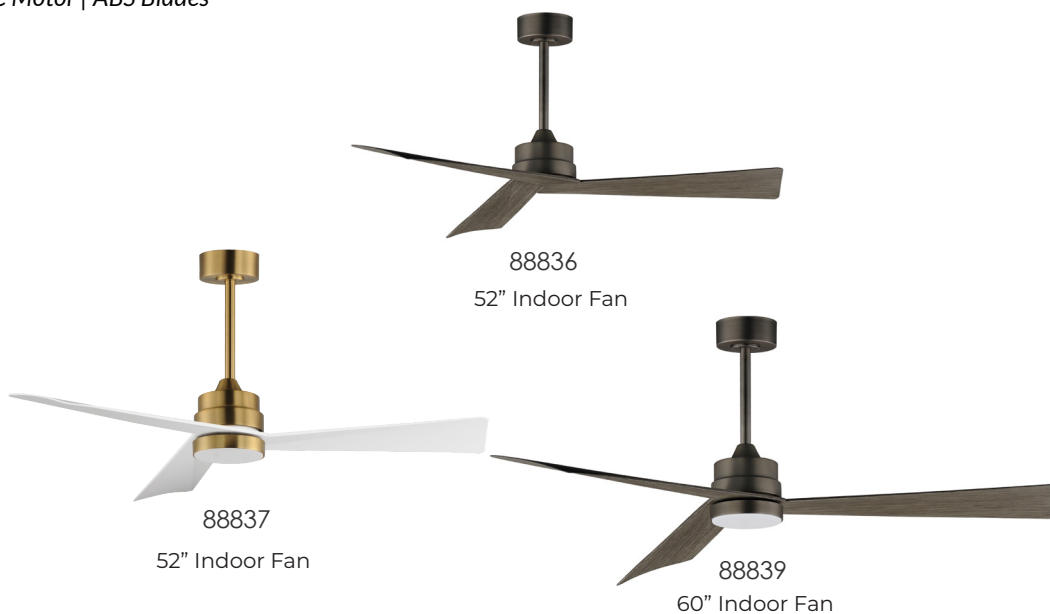

VORTEX - INDOOR | 88836 | 88837 | 88839

Sharp angular blades come together at the center housing of this fan for a modern, yet transitional look. Available in finishes to match most interior spaces, select from Matte Black, Satin Nickel with Greywood blades, Natural Aged Brass with White Blades or from the Wet Rated models in Matte Black and Charcoal with Driftwood Blades. The fan's DC motor is operated by a remote that comes with a magnetic wall mount and can control the color temperature of the light kit.

Indoor | DC Motor | ABS Blades

FCT8883WT
(Included)

| | LAMPING | DIMENSIONS | ENERGY INFO AT HIGH SPEED | DOWNRODS |
|-------|--------------------------------------------------------------------------------------------------------|----------------------------------------------|--------------------------------------------------------------------------------------------------|------------------------------------------------------------------------------------------------------------------------------------------|
| 88836 | NO LIGHT KIT | 52" D x 12.25" H BLADE: 3 x 27.75" | AIRFLOW: 4543 CFM AIRFLOW EFFICIENCY 219 CFM / W ELECTRICITY USE: 15W | 12" (FRD 100 12) 18" (FRD 100 18) 24" (FRD 100 24) 36" (FRD 100 36) 48" (FRD 100 48) 60" (FRD 100 60) 72" (FRD 100 72) |
| 88837 | 18W LED Integrated COLOR TEMP: 27-30-40K, CRI: 90+ LUMENS: 1m 975 DELIVERED | 52" D x 13.75" H BLADE: 3 x 27.75" | AIRFLOW: 4543 CFM AIRFLOW EFFICIENCY 219 CFM / W ELECTRICITY USE: 15W | |
| 88839 | 18W LED Integrated COLOR TEMP: 27-30-40K, CRI: 90+ LUMENS: 1m 975 DELIVERED | 60" D x 13.75" H BLADE: 3 x 31.75" | AIRFLOW: 5184 CFM AIRFLOW EFFICIENCY 244 CFM / W ELECTRICITY USE: 17W | *Only available in Powder Coat finishes |

FINISH & MATERIAL

-  **DARK SATIN NICKEL (DSN)**
-  **NATURAL AGED BRASS (NAB)**
-  **WHITE / DARK SATIN NICKEL (WTDSN)**
-  **WHITE / NATURAL AGED BRASS (WTNAB)**

BLADES

MATERIAL: ABS
PITCH: 12°

Includes:
6" Downrods