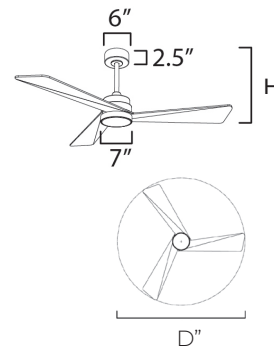

VORTEX - INDOOR | 88836 | 88837 | 88839

Sharp angular blades come together at the center housing of this fan for a modern, yet transitional look. Available in finishes to match most interior spaces, select from Matte Black, Satin Nickel with Greywood blades, Natural Aged Brass with White Blades or from the Wet Rated models in Matte Black and Charcoal with Driftwood Blades. The fan's DC motor is operated by a remote that comes with a magnetic wall mount and can control the color temperature of the light kit.

Indoor | DC Motor | ABS Blades

FCT8883WT
(Included)

| | LAMPING | DIMENSIONS | ENERGY INFO AT HIGH SPEED | DOWNRODS |
|-------|--------------------------------------------------------------------------------------------------------|----------------------------------------------|--------------------------------------------------------------------------------------------------|------------------------------------------------------------------------------------------------------------------------------------------|
| 88836 | NO LIGHT KIT | 52" D x 12.25" H BLADE: 3 x 27.75" | AIRFLOW: 4543 CFM AIRFLOW EFFICIENCY 219 CFM / W ELECTRICITY USE: 15W | 12" (FRD 100 12) 18" (FRD 100 18) 24" (FRD 100 24) 36" (FRD 100 36) 48" (FRD 100 48) 60" (FRD 100 60) 72" (FRD 100 72) |
| 88837 | 18W LED Integrated COLOR TEMP: 27-30-40K, CRI: 90+ LUMENS: 1m 975 DELIVERED | 52" D x 13.75" H BLADE: 3 x 27.75" | AIRFLOW: 4543 CFM AIRFLOW EFFICIENCY 219 CFM / W ELECTRICITY USE: 15W | |
| 88839 | 18W LED Integrated COLOR TEMP: 27-30-40K, CRI: 90+ LUMENS: 1m 975 DELIVERED | 60" D x 13.75" H BLADE: 3 x 31.75" | AIRFLOW: 5184 CFM AIRFLOW EFFICIENCY 244 CFM / W ELECTRICITY USE: 17W | *Only available in Powder Coat finishes |

FINISH & MATERIAL

-  **DARK SATIN NICKEL (DSN)**
-  **NATURAL AGED BRASS (NAB)**
-  **WHITE / DARK SATIN NICKEL (WTDSN)**
-  **WHITE / NATURAL AGED BRASS (WTNAB)**

BLADES

MATERIAL: ABS
PITCH: 12°

Includes:
6" Downrods