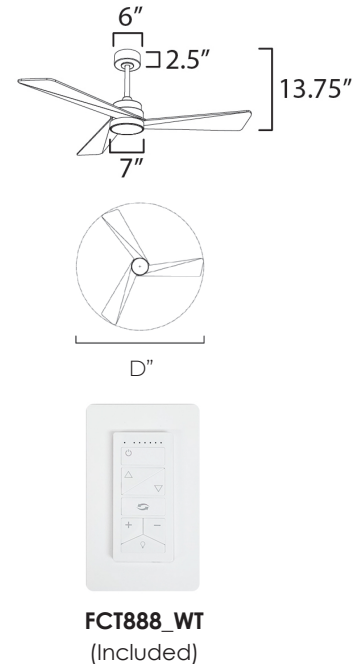

Indoor/Outdoor | DC Motor | Wet Rated | ABS Blades

	LAMPING	DIMENSIONS	ENERGY INFO AT HIGH SPEED	DOWNRODS
88846	NO LIGHT KIT	52" D x 12.25" H BLADE: 3 x 27.75"	<b>AIRFLOW:</b> 4543 CFM <b>AIRFLOW EFFICIENCY</b> 219 CFM / W <b>ELECTRICITY USE:</b> 15W	12" FRD10012 18" FRD10018 24" FRD10024 36" FRD10036 48" FRD10048 60" FRD10060* 72" FRD10072*
88847	18W PCB LED Integrated COLOR TEMP: 27-30-40K, CRI: 80+ LUMENS: 1m 810 DELIVERED	52" D x 13.75" H BLADE: 3 x 27.75"	<b>AIRFLOW:</b> 4543 CFM <b>AIRFLOW EFFICIENCY</b> 219 CFM / W <b>ELECTRICITY USE:</b> 15W	*Only available in Powder Coat finishes
88849	18W LED Integrated COLOR TEMP: 27-30-40K, CRI: 80+ LUMENS: 1m 810 DELIVERED	60" D x 13.75" H BLADE: 3 x 31.75"	<b>AIRFLOW:</b> 5184 CFM <b>AIRFLOW EFFICIENCY</b> 219 CFM / W <b>ELECTRICITY USE:</b> 15W	