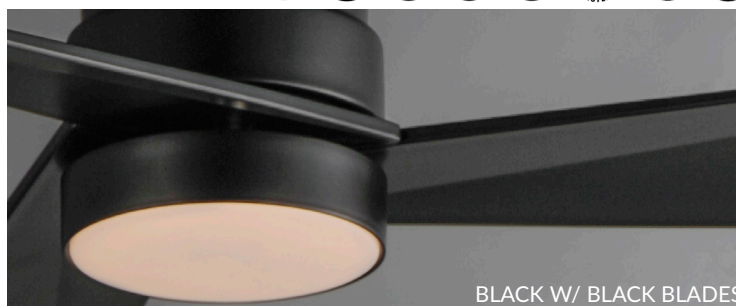

BLADES

MATERIAL: ABS
PITCH: 12°

Includes:
6" Downrods

Always consult a qualified electrician before installing any lighting product.