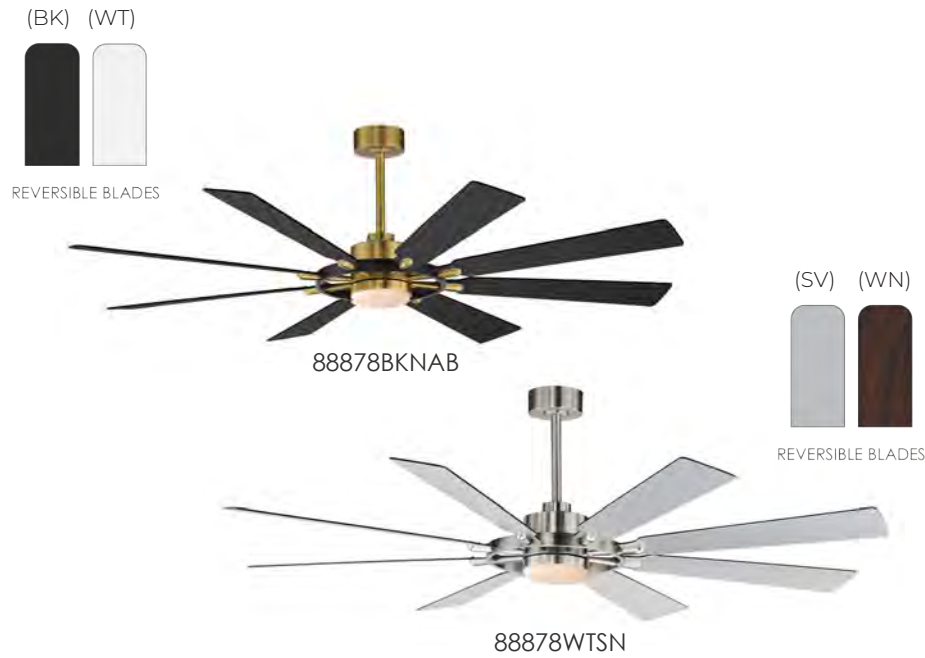

Inspired by the steering wheel of a nautical ship, the Helm fan boasts an impressive 72" blade span and stylish two-tone finishes. Its plywood blades offer dual-sided contrasting finishes, allowing for customizable design. Choose from a Black frame with Natural Aged Brass accents paired with Black and White blades, or a Satin Nickel frame with White and Blackened Walnut blades. The energy-efficient DC motor is operated by a convenient remote control, which magnetically attaches to a standard wall plate. The integrated LED light kit features tunable color temperature, adjustable from warm 2700K to bright 5000K, offering versatile lighting options for any space.

Indoor | DC Motor | CCT Select | Plywood Blades | Reversible Blades

88878	LAMPING	DIMENSIONS	ENERGY INFO AT HIGH SPEED	DOWNRODS
	24W PCB LED, 120V <b>COLOR TEMP:</b> 27-30-40K, <b>CRI:</b> 90+ <b>LUMENS:</b> lm 1180 DELIVERED	72" D x 20.75" H <b>BLADE:</b> 8 x 28.25"	<b>AIRFLOW:</b> 8343 CFM <b>AIRFLOW EFFICIENCY</b> 255 CFM / W <b>ELECTRICITY USE:</b> 26W	12" FRD10012 18" FRD10018 24" FRD10024 36" FRD10036 48" FRD10048 60" FRD10060* 72" FRD10072* <small>Only available in Powder Coat finishes *NAB finish NOT available in 60" and 72"</small>
FINISH & MATERIAL		BLADES		
<b>BLACK / NATURAL AGED BRASS (BKNAB)</b> <b>WHITE / SATIN NICKEL (WTSN)</b>		<b>MATERIAL:</b> PLYWOOD <b>PITCH:</b> 13°		