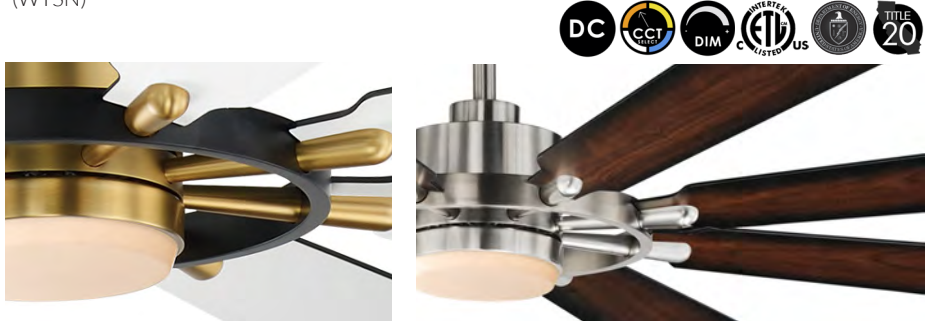

Inspired by the steering wheel of a nautical ship, the Helm fan boasts an impressive 72" blade span and stylish two-tone finishes. Its plywood blades offer dual-sided contrasting finishes, allowing for customizable design. Choose from a Black frame with Natural Aged Brass accents paired with Black and White blades, or a Satin Nickel frame with White and Blackened Walnut blades. The energy-efficient DC motor is operated by a convenient remote control, which magnetically attaches to a standard wall plate. The integrated LED light kit features tunable color temperature, adjustable from warm 2700K to bright 5000K, offering versatile lighting options for any space.

Indoor | DC Motor | CCT Select | Plywood Blades | Reversible Blades

88878	LAMPING	DIMENSIONS	ENERGY INFO AT HIGH SPEED	DOWNRODS
	24W PCB LED, 120V <b>COLOR TEMP:</b> 27-30-40K, <b>CRI:</b> 90+ <b>LUMENS:</b> lm 1180 DELIVERED	72" D x 20.75" H <b>BLADE:</b> 8 x 28.25"	<b>AIRFLOW:</b> 8343 CFM <b>AIRFLOW EFFICIENCY</b> 255 CFM / W <b>ELECTRICITY USE:</b> 26W	12" FRD10012 18" FRD10018 24" FRD10024 36" FRD10036 48" FRD10048 60" FRD10060* 72" FRD10072* <small>Only available in Powder Coat finishes *NAB finish NOT available in 60" and 72"</small>
FINISH & MATERIAL		BLADES		
<b>BLACK / NATURAL AGED BRASS (BKNAB)</b> <b>WHITE / SATIN NICKEL (WTSN)</b>		<b>MATERIAL:</b> PLYWOOD <b>PITCH:</b> 13°		