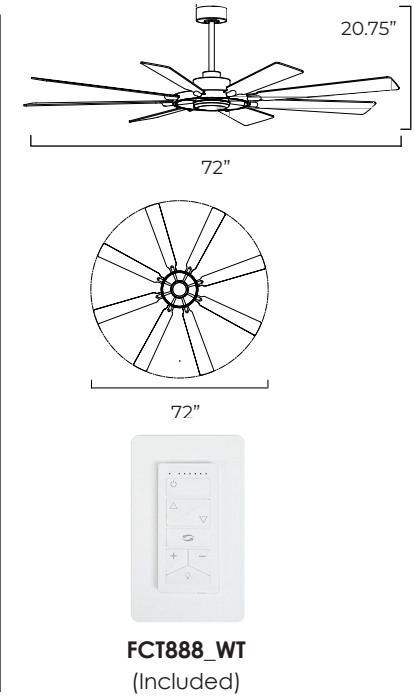

Inspired by the steering wheel of a nautical ship, the Helm fan boasts an impressive 72" blade span and stylish two-tone finishes. Its plywood blades offer dual-sided contrasting finishes, allowing for customizable design. Choose from a Black frame with Natural Aged Brass accents paired with Black and White blades, or a Satin Nickel frame with White and Blackened Walnut blades. The energy-efficient DC motor is operated by a convenient remote control, which magnetically attaches to a standard wall plate. The integrated LED light kit features tunable color temperature, adjustable from warm 2700K to bright 5000K, offering versatile lighting options for any space.

Indoor | DC Motor | CCT Select | Plywood Blades | Reversible Blades

88878	LAMPING	DIMENSIONS	ENERGY INFO AT HIGH SPEED	DOWNRODS
	24W PCB LED, 120V <b>COLOR TEMP:</b> 27-30-40K, <b>CRI:</b> 90+ <b>LUMENS:</b> lm 1180 DELIVERED	72" D x 20.75" H <b>BLADE:</b> 8 x 28.25"	<b>AIRFLOW:</b> 8343 CFM <b>AIRFLOW EFFICIENCY</b> 255 CFM / W <b>ELECTRICITY USE:</b> 26W	12" FRD10012 18" FRD10018 24" FRD10024 36" FRD10036 48" FRD10048 60" FRD10060* 72" FRD10072* <small>Only available in Powder Coat finishes *NAB finish NOT available in 60" and 72"</small>
FINISH & MATERIAL		BLADES		
<b>BLACK / NATURAL AGED BRASS (BKNAB)</b> <b>WHITE / SATIN NICKEL (WTSN)</b>		<b>MATERIAL:</b> PLYWOOD <b>PITCH:</b> 13°		