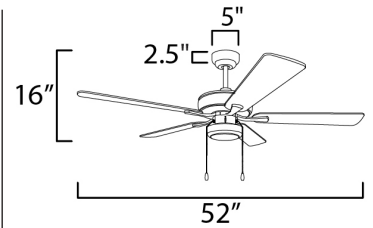

OPTIONAL LIGHT KITS
(Sold Separately)
(FKT88937)

(FKT215)

	LAMPING	DIMENSIONS	ENERGY INFO AT HIGH SPEED	DOWNRODS
88935	NO LIGHT KIT (FKT OPTIONS ON PAGE 72)	52" D x 14.5" H BLADE: 5 x 20.50"	Airflow: 4373 CFM Airflow Efficiency: 89 CFM / W Electricity Use: 37W	12" FRD10012 18" FRD10018 24" FRD10024 36" FRD10036 48" FRD10048 60" FRD10060* 72" FRD10072*
88936	7W LED COLOR TEMP: 3000K, CRI: 90+ LUMENS: 1m 1400 DELIVERED	52" D x 20" H BLADE: 5 x 20.50"	Airflow: 4373 CFM Airflow Efficiency: 89 CFM / W Electricity Use: 37W	
88937	16W LED COLOR TEMP: 3000K, CRI: 90+ LUMENS: 1m 1000 DELIVERED	52" D x 16" H BLADE: 5 x 20.50"	Airflow: 4373 CFM Airflow Efficiency: 89 CFM / W Electricity Use: 37W	Only available in Powder Coat finishes. *NAB finish NOT available in 60" and 72"