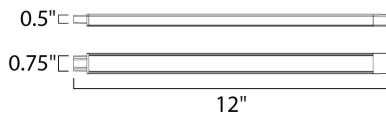

PRODUCT DESCRIPTION

Narrow Aluminum channels of LED are easily concealed in an economical way to tackle your task lighting. Installation is simple with an adjustable bracket that allows you to direct the light to where you need it, and a simple plug-in or hard wire power supply. Available in lengths from 6" to 48" and varies accessories, Slim Stick is the easy solution for your task lighting installation.

MEASUREMENTS

DIMENSION : 12" L x 0.75" W x 0.5" H
HANGING WEIGHT : 0.2 lb

LAMPING

INPUT VOLTAGE : 24V
LUMENS : 700 Rated (390 Del.)
BULB : 1 x 5W LED PCB Integrated , 5W Total
BULB INCLUDED : (Integrated)
DIMMABLE : Triac CL
CRI : 90+ CRI
COLOR_TEMP : 3000K