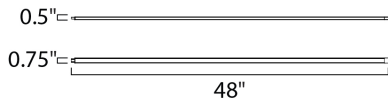

**PRODUCT DESCRIPTION**

Narrow Aluminum channels of LED are easily concealed in an economical way to tackle your task lighting. Installation is simple with an adjustable bracket that allows you to direct the light to where you need it, and a simple plug-in or hard wire power supply. Available in lengths from 6" to 48" and varies accessories, Slim Stick is the easy solution for your task lighting installation.

**MEASUREMENTS**

DIMENSION : 48" L x 0.75" W x 0.5" H  
 HANGING WEIGHT : 0.8 lb

**LAMPING**

INPUT VOLTAGE : 24V  
 LUMENS : 1,560 Rated (1,400 Del.)  
 BULB : 1 x 20W LED PCB Integrated , 20W Total  
 BULB INCLUDED : (Integrated)  
 DIMMABLE : Triac CL  
 CRI : 90+ CRI  
 COLOR\_TEMP : 3000K