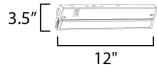

PRODUCT DESCRIPTION

MEASUREMENTS

DIMENSION : 12" L x 3.5" W x 1" H
 HANGING WEIGHT : 0.99 lb

LAMPING

INPUT VOLTAGE : 120V
 LUMENS : 540 Rated (460 Del.)
 BULB : 1 x 6W LED PCB Integrated , 6W Total
 BULB INCLUDED : (Integrated)
 DIMMABLE : Y
 CRI : 90 CRI
 COLOR_TEMP : 27-30-35-40-50K

FINISHES OPTION

-  Bronze (BZ)
-  Satin Nickel (SN)
-  White (WT)

MATERIAL

Aluminum + LED + PC

RATINGS

cETLus
 Damp Location

ADDITIONAL

RATED LIFE 35000 Hours
 OPERATING TEMPERATURE:
 -20°C (-4°F), 40°C (104°F)