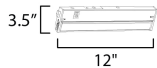

PRODUCT DESCRIPTION

MEASUREMENTS

DIMENSION : 12" L x 3.5" W x 1" H
 HANGING WEIGHT : 0.99 lb

LAMPING

INPUT VOLTAGE : 120V
 LUMENS : 540 Rated (460 Del.)
 BULB : 1 x 6W LED PCB Integrated , 6W Total
 BULB INCLUDED : (Integrated)
 DIMMABLE : Y
 CRI : 90 CRI
 COLOR_TEMP : 27-30-35-40-50K

FINISHES OPTION

-  Bronze (BZ)
-  Satin Nickel (SN)
-  White (WT)

MATERIAL

Aluminum + LED + PC

RATINGS

cETLus
 Damp Location

ADDITIONAL

RATED LIFE 35000 Hours
 OPERATING TEMPERATURE:
 -20°C (-4°F), 40°C (104°F)