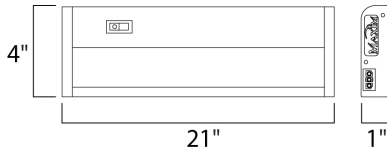

PRODUCT DESCRIPTION

The MX-L120-DL features the same low profile frame of the MX-L120DC and also full dimmability but with an increased lumen output. Featuring the new LG 5630 LED with closer spacing for better light distribution and lower operating temperatures for longer life. The hinged top gives access for easy installation with captured mounting screws and quick wire connectors.

MEASUREMENTS

DIMENSION : 21" L x 4" W x 1" H
 HANGING WEIGHT : 2.42 lb

LAMPING

INPUT VOLTAGE : 120V
 LUMENS : 587 Rated
 BULB : 10W LED PCB Integrated , 10W Total
 BULB INCLUDED : (Integrated)
 DIMMABLE : Triac CL
 CRI : 80+ CRI
 COLOR_TEMP : 2700K