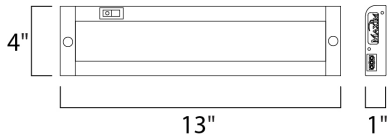

PRODUCT DESCRIPTION

The MX-L120-EL features a new edge illuminated technology that provides even light without the common LED spots on the counter. The enclosed design does not need to be open for either wiring or for mounting. Knockouts for wiring are on a removable plate on the back for quick and easy wiring.

MEASUREMENTS

DIMENSION : 13" L x 4" W x 1" H
 HANGING WEIGHT : 1.1 lb

LAMPING

INPUT VOLTAGE : 120V
 LUMENS : 420 Rated
 BULB : 1 x 6.5W LED PCB Integrated , 6W Total
 BULB INCLUDED : (Integrated)
 DIMMABLE : Triac CL
 CRI : 80+ CRI
 COLOR_TEMP : 2700K