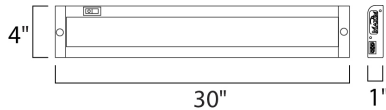

PRODUCT DESCRIPTION

The MX-L120-EL features a new edge illuminated technology that provides even light without the common LED spots on the counter. The enclosed design does not need to be open for either wiring or for mounting. Knockouts for wiring are on a removable plate on the back for quick and easy wiring.

MEASUREMENTS

DIMENSION : 30" L x 4" W x 1" H
HANGING WEIGHT : 2.9 lb

LAMPING

INPUT VOLTAGE : 120V
LUMENS : 975 Rated
BULB : 15W LED PCB Integrated , 15W Total
BULB INCLUDED : (Integrated)
DIMMABLE : Triac CL
CRI : 80+ CRI
COLOR_TEMP : 2700K