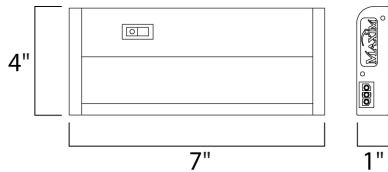

**PRODUCT DESCRIPTION**

The MX-L120-DL features the same low profile frame of the MX-L120DC and also full dimmability but with an increased lumen output. Featuring the new LG 5630 LED with closer spacing for better light distribution and lower operating temperatures for longer life. The hinged top gives access for easy installation with captured mounting screws and quick wire connectors.

**MEASUREMENTS**

DIMENSION : 7" L x 4" W x 1" H  
 HANGING WEIGHT : 1.14 lb

**LAMPING**

INPUT VOLTAGE : 120V  
 LUMENS : 289 Rated  
 BULB : 1 x 5.1W LED PCB Integrated , 5W Total  
 BULB INCLUDED : (Integrated)  
 DIMMABLE : Triac CL  
 CRI : 80+ CRI  
 COLOR\_TEMP : 3000K