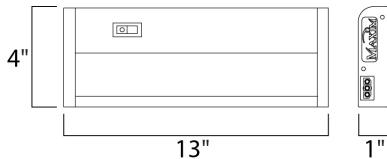

PRODUCT DESCRIPTION

The MX-L120-DL features the same low profile frame of the MX-L120DC and also full dimmability but with an increased lumen output. Featuring the new LG 5630 LED with closer spacing for better light distribution and lower operating temperatures for longer life. The hinged top gives access for easy installation with captured mounting screws and quick wire connectors.

MEASUREMENTS

DIMENSION : 13" L x 4" W x 1" H
HANGING WEIGHT : 1.8 lb

LAMPING

INPUT VOLTAGE : 120V
LUMENS : 436 Rated (349 Del.)
BULB : 1 x 7.7W LED PCB Integrated , 8W Total
BULB INCLUDED : (Integrated)
DIMMABLE : Triac CL
CRI : 80+ CRI
COLOR_TEMP : 3000K