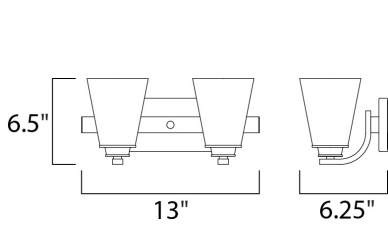

**MEASUREMENTS**

DIMENSION : 13" W x 6.5" H x 6.25" Ext  
 BACK PLATE : 3.5" HCO  
 HANGING WEIGHT : 3.13 lb

**LAMPING**

INPUT VOLTAGE : 120V  
 BULB : 2 x 60W Incandescent E26 Medium , 120W Total  
 BULB INCLUDED : (Not Included)  
 DIMMABLE :