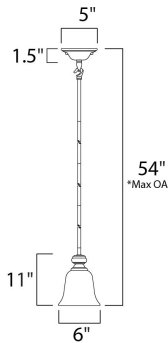

**PRODUCT DESCRIPTION**

The classic design of the Madera collection is a perfect marriage of style and value. The square metal tube frame available in either Oil-Rubbed Bronze with Wilshire glass or Satin Silver with Ice glass affords the luxury of options for any style of home.

\*max overall height

**MEASUREMENTS**

- DIMENSION : 6" L x 6" W x 11" H
- MAX OAH : 54" OAH
- CANOPY : 5" W x 1.25" H x 5" L
- HANGING WEIGHT : 1.76 lb

**LAMPING**

- INPUT VOLTAGE : 120V
- BULB : 1 x 60W Incandescent E26 Medium , 60W Total
- BULB INCLUDED : (Not Included)
- DIMMABLE : Yes