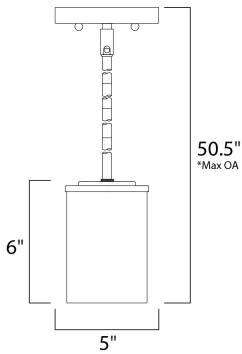

*max overall height

MEASUREMENTS

- DIMENSION : 5" L x 5" W x 6" H
- MAX OAH : 50.5" OAH
- CANOPY : 5.25" W x 0.75" H x 5.25" L
- HANGING WEIGHT : 1.65 lb

LAMPING

- INPUT VOLTAGE : 120V
- BULB : 1 x 60W Incandescent E26 Medium , 60W Total
- BULB INCLUDED : (Not Included)