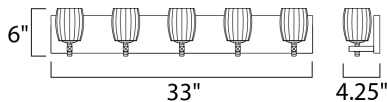

MEASUREMENTS

DIMENSION : 33" W x 6" H x 4.25" Ext
 BACK PLATE : 33" W x 4.75" H x 3.25" HCO
 HANGING WEIGHT : 11.95 lb

LAMPING

LUMENS : 1,400 Rated
 BULB : 5 x 4W LED G9 , 20W Total
 BULB INCLUDED : (Included)
 DIMMABLE : Yes
 CRI : 80+ CRI
 COLOR_TEMP : 3000K