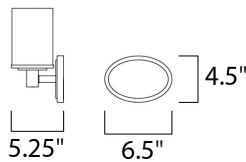

MEASUREMENTS

DIMENSION : 29" W x 9.5" H x 5.25" Ext
 BACK PLATE : 6.5" W x 4.5" H x 7" HCO
 HANGING WEIGHT : 4.69 lb

LAMPING

INPUT VOLTAGE : 120V
 BULB : 4 x 60W Incandescent E26 Medium , 240W Total
 BULB INCLUDED : (Not Included)
 DIMMABLE : Yes