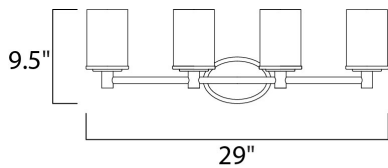

MEASUREMENTS

DIMENSION : 29" W x 9.5" H x 5.25" Ext
 BACK PLATE : 6.5" W x 4.5" H x 7" HCO
 HANGING WEIGHT : 4.69 lb

LAMPING

INPUT VOLTAGE : 120V
 BULB : 4 x 60W Incandescent E26 Medium , 240W Total
 BULB INCLUDED : (Not Included)
 DIMMABLE : Yes