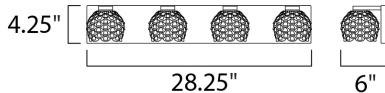

**MEASUREMENTS**

DIMENSION : 28.25" W x 4.75" H x 6" Ext  
 BACK PLATE : 28.25" W x 4.75" H x 2.25" HCO  
 HANGING WEIGHT : 9.9 lb

**LAMPING**

INPUT VOLTAGE : 120V  
 LUMENS : 1,600 Rated (1,400 Del.)  
 BULB : 4 x 5W LED AC Integrated , 20W Total  
 BULB INCLUDED : (Integrated)  
 DIMMABLE : Electronic Low Voltage (ELV)  
 CRI : 80+ CRI  
 COLOR\_TEMP : 3000K