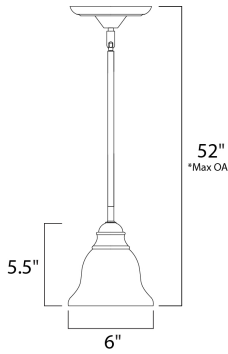

**PRODUCT DESCRIPTION**

A beautiful transitional collection with long flowing arms. Cool Ice glass perfectly compliments the rich Black finish.

\*max overall height

**MEASUREMENTS**

DIMENSION : 6" L x 6" W x 5.5" H  
 MAX OAH : 52" OAH  
 HANGING WEIGHT : 2.97 lb

**LAMPING**

INPUT VOLTAGE : 120V  
 BULB : 1 x 60W Incandescent E26 Medium , 60W Total  
 BULB INCLUDED : (Not Included)  
 DIMMABLE : Yes

**FINISHES OPTION**

 Black (BK)

**GLASS**

Ice IC

**MATERIAL**

Steel, Glass