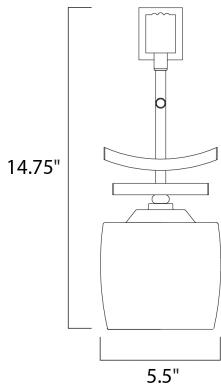

**MEASUREMENTS**

DIMENSION : 5.5" L x 5.5" W x 14.75" H  
 MAX OAH : 55" OAH  
 HANGING WEIGHT : 3.75 lb

**LAMPING**

INPUT VOLTAGE : 120V  
 BULB : 1 x 60W Incandescent E26 Medium , 60W Total  
 BULB INCLUDED : (Not Included)  
 DIMMABLE : Yes