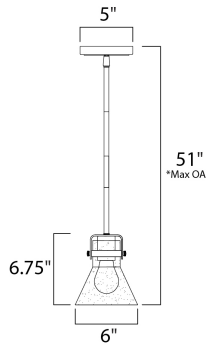

\*max overall height

**MEASUREMENTS**

- DIMENSION : 6" L x 6" W x 6.75" H
- MAX OAH : 51" OAH
- CANOPY : 5" W x 0.75" H x 5" L
- HANGING WEIGHT : 2.86 lb
- WIRE LENGTH : 120"

**LAMPING**

- INPUT VOLTAGE : 120V
- BULB : 1 x 60W Incandescent E26 Medium , 60W Total
- BULB INCLUDED : (Not Included)
- DIMMABLE : Yes