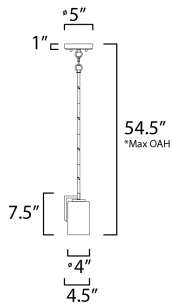

*max overall height

MEASUREMENTS

- DIMENSION : 4.5" L x 4.5" W x 7.5" H
- MAX OAH : 54.5" OAH
- CANOPY : 5" W x 1" H x 5" L
- HANGING WEIGHT : 2.05 lb

LAMPING

- INPUT VOLTAGE : 120V
- BULB : 1 x 60W Incandescent E26 Medium , 60W Total
- BULB INCLUDED : (Not Included)
- DIMMABLE :