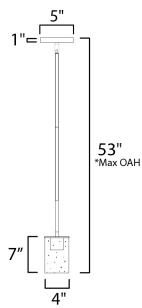

*max overall height

MEASUREMENTS

- DIMENSION : 4" W x 7" H
- MAX OAH : 53" OAH
- CANOPY : 5" W x 1" H x 5" L
- HANGING WEIGHT : 1.8 lb

LAMPING

- INPUT VOLTAGE : 120V
- BULB : 1 x 60W Incandescent E26 Medium , 60W Total
- BULB INCLUDED : (Not Included)
- DIMMABLE :