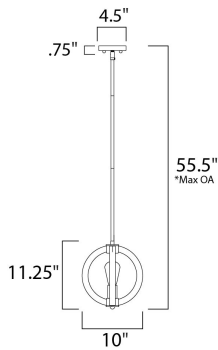

*max overall height

MEASUREMENTS

- DIMENSION : 10" L x 10" W x 11.25" H
- MAX OAH : 55.5" OAH
- CANOPY : 4.5" W x 0.75" H x 4.5" L
- HANGING WEIGHT : 4 lb

LAMPING

- INPUT VOLTAGE : 120V
- BULB : 1 x 60W Incandescent E26 Medium , 60W Total
- BULB INCLUDED : (Included)
- DIMMABLE : Yes