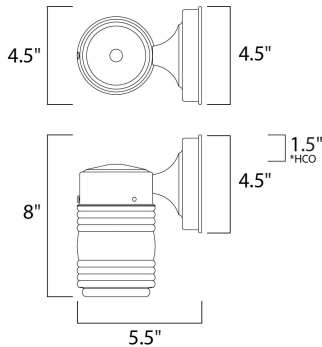

PRODUCT DESCRIPTION

Maxim Lighting's commitment to both the residential lighting and the home building industries will assure you a product line focused on your lighting needs. With Maxim Lighting you will find quality product that is well designed, well priced and readily available.

MEASUREMENTS

- DIMENSION : 4.5" W x 8" H x 5.5" Ext
- BACK PLATE : 4.5" W x 4.5" H x 1.5" HCO
- HANGING WEIGHT : 1.72 lb

LAMPING

- INPUT VOLTAGE : 120V
- BULB : 1 x 60W Incandescent E26 Medium , 60W Total
- BULB INCLUDED : (Not Included)
- DIMMABLE : Yes

FINISHES OPTION

- Black
- White

GLASS

Clear CL

MATERIAL

Steel

RATINGS

cETLus
Wet Location

ADDITIONAL

OPERATING TEMPERATURE:
-20°C (-4°F), 40°C (104°F)

Always consult a qualified electrician before installing any lighting product.