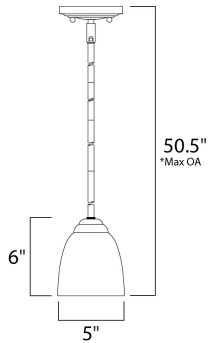

**PRODUCT DESCRIPTION**

A transitional look that works in a broad range of interiors featuring metal frames finished in either Oiled Rubbed Bronze for the traditional home or Satin Nickel for a more contemporary look. Simple Frost glass shades compliment the overall design.

\*max overall height

**MEASUREMENTS**

DIMENSION : 5" L x 5" W x 6" H  
 MAX OAH : 50.5" OAH  
 HANGING WEIGHT : 2.49 lb

**LAMPING**

INPUT VOLTAGE : 120V  
 BULB : 1 x 60W Incandescent E26 Medium , 60W Total  
 BULB INCLUDED : (Not Included)  
 DIMMABLE : Yes