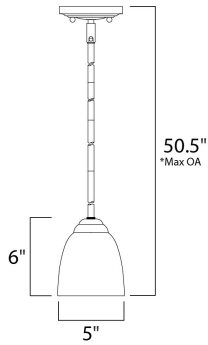

\*max overall height

**MEASUREMENTS**

DIMENSION : 5" L x 5" W x 6" H  
 MAX OAH : 50.5" OAH  
 HANGING WEIGHT : 2.49 lb

**LAMPING**

INPUT VOLTAGE : 120V  
 BULB : 1 x 60W Incandescent E26 Medium , 60W Total  
 BULB INCLUDED : (Not Included)  
 DIMMABLE : Yes