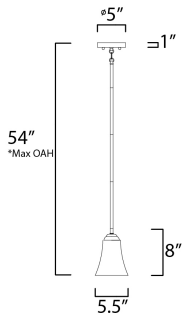

**PRODUCT DESCRIPTION**

Gently waving arms of Satin Nickel or Oil Rubbed Bronze support tall-profile Frosted glass shades creating a scale normally not found in this category of lighting. The bath vanity may be installed up or down and also includes a Polished Chrome finish.

\*max overall height

**MEASUREMENTS**

- DIMENSION : 5.5" L x 5.5" W x 8" H
- MAX OAH : 54" OAH
- CANOPY : 5" W x 1" H x 5" L
- HANGING WEIGHT : 1.85 lb

**LAMPING**

- INPUT VOLTAGE : 120V
- BULB : 1 x 60W Incandescent E26 Medium , 60W Total
- BULB INCLUDED : (Not Included)
- DIMMABLE : Y