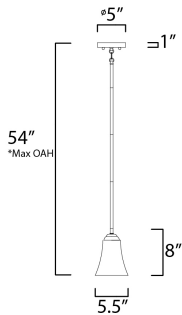

**PRODUCT DESCRIPTION**

Gently waving arms of Satin Nickel or Oil Rubbed Bronze support tall-profile Frosted glass shades creating a scale normally not found in this category of lighting. The bath vanity may be installed up or down and also includes a Polished Chrome finish.

\*max overall height

**MEASUREMENTS**

DIMENSION : 5.5" L x 5.5" W x 8" H  
 MAX OAH : 54" OAH  
 CANOPY : 5" W x 1" H x 5" L  
 HANGING WEIGHT : 1.85 lb

**LAMPING**

INPUT VOLTAGE : 120V  
 BULB : 1 x 60W Incandescent E26 Medium , 60W Total  
 BULB INCLUDED : (Not Included)  
 DIMMABLE : Y