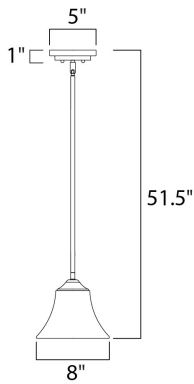

MEASUREMENTS

DIMENSION : 8" L x 8" W x 10.25" H
 MAX OAH : 51.5" OAH
 HANGING WEIGHT : 4.3 lb

LAMPING

INPUT VOLTAGE : 120V
 BULB : 1 x 60W Incandescent E26 Medium , 60W Total
 BULB INCLUDED : (Not Included)
 DIMMABLE : Yes