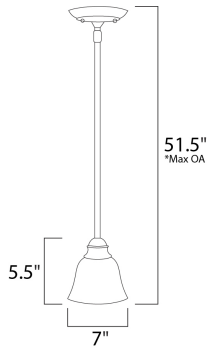

**PRODUCT DESCRIPTION**

This decorative classic in Oil Rubbed Bronze finish is both dramatic and subtle, with or without shades.

\*max overall height

**MEASUREMENTS**

DIMENSION : 7" L x 7" W x 5.5" H  
 MAX OAH : 51.5" OAH  
 HANGING WEIGHT : 2.9 lb

**LAMPING**

INPUT VOLTAGE : 120V  
 BULB : 1 x 60W Incandescent E26 Medium , 60W Total  
 BULB INCLUDED : (Not Included)  
 DIMMABLE : Yes

**FINISHES OPTION**

 Oil Rubbed Bronze

**GLASS**

Frosted Ivory Fl

**MATERIAL**