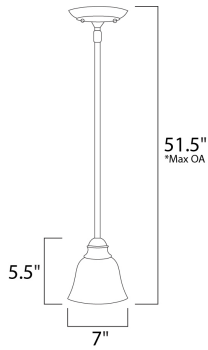

PRODUCT DESCRIPTION

This decorative classic in Oil Rubbed Bronze finish is both dramatic and subtle, with or without shades.

*max overall height

MEASUREMENTS

DIMENSION : 7" L x 7" W x 5.5" H
 MAX OAH : 51.5" OAH
 HANGING WEIGHT : 2.9 lb

LAMPING

INPUT VOLTAGE : 120V
 BULB : 1 x 60W Incandescent E26 Medium , 60W Total
 BULB INCLUDED : (Not Included)
 DIMMABLE : Yes

FINISHES OPTION

 Oil Rubbed Bronze (OI)

GLASS

Frosted Ivory Fl

MATERIAL

Glass, Steel