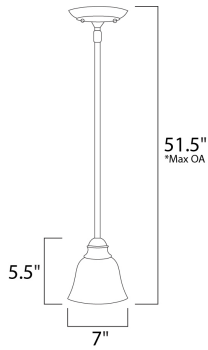

PRODUCT DESCRIPTION

This decorative classic in Oil Rubbed Bronze finish is both dramatic and subtle, with or without shades.

*max overall height

MEASUREMENTS

- DIMENSION : 7" L x 7" W x 5.5" H
- MAX OAH : 51.5" OAH
- HANGING WEIGHT : 2.9 lb

LAMPING

- INPUT VOLTAGE : 120V
- BULB : 1 x 60W Incandescent E26 Medium , 60W Total
- BULB INCLUDED : (Not Included)
- DIMMABLE : Yes

FINISHES OPTION

- Oil Rubbed Bronze

GLASS

Frosted Ivory Fl

MATERIAL

Glass, Steel