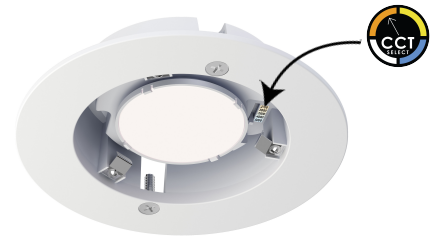

## CRISP

**87664WTBK**  
Crisp LED - Round  
4.75" W x 1.5" H  
White | White/Black

120V

**87664WTBK**

**87674WT**  
Crisp LED - Round  
5" W x 1.5" H  
White | White/Black

**87674WT**

**87665WT**  
5 CCT SELECT!