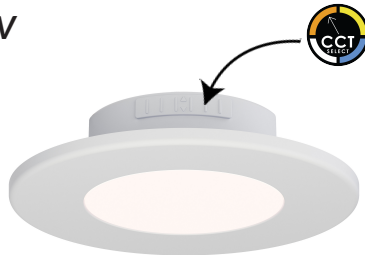

120V

87655WTWT
Snug LED Triac or ELV
4.75" W x 1" H
White