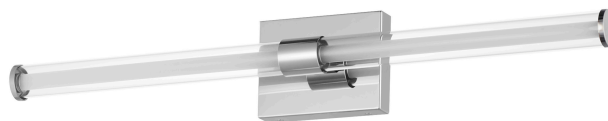

FUZE
E23443-10PC

30" W x 1.75" H x 3.25" Ext
Black | brass | Polished Chrome