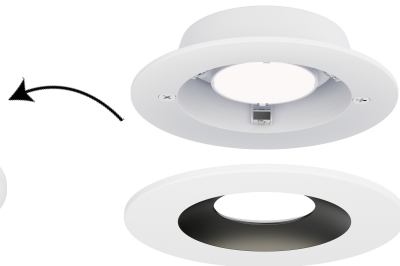

SURFACE MOUNTS

INCREDIBLE RECESSED LOOKS!
SIMPLE SURFACE MOUNT INSTALLATION!
INTRODUCING THE NEWEST LED CEILING LIGHTS!

SNUG

120V

MUD-IN FOR AN EVEN CLEANER INSTALLATION

CRISP

120V

87664WTBK

87665WT
5 CCT SELECT!

Accessible switch after installation!