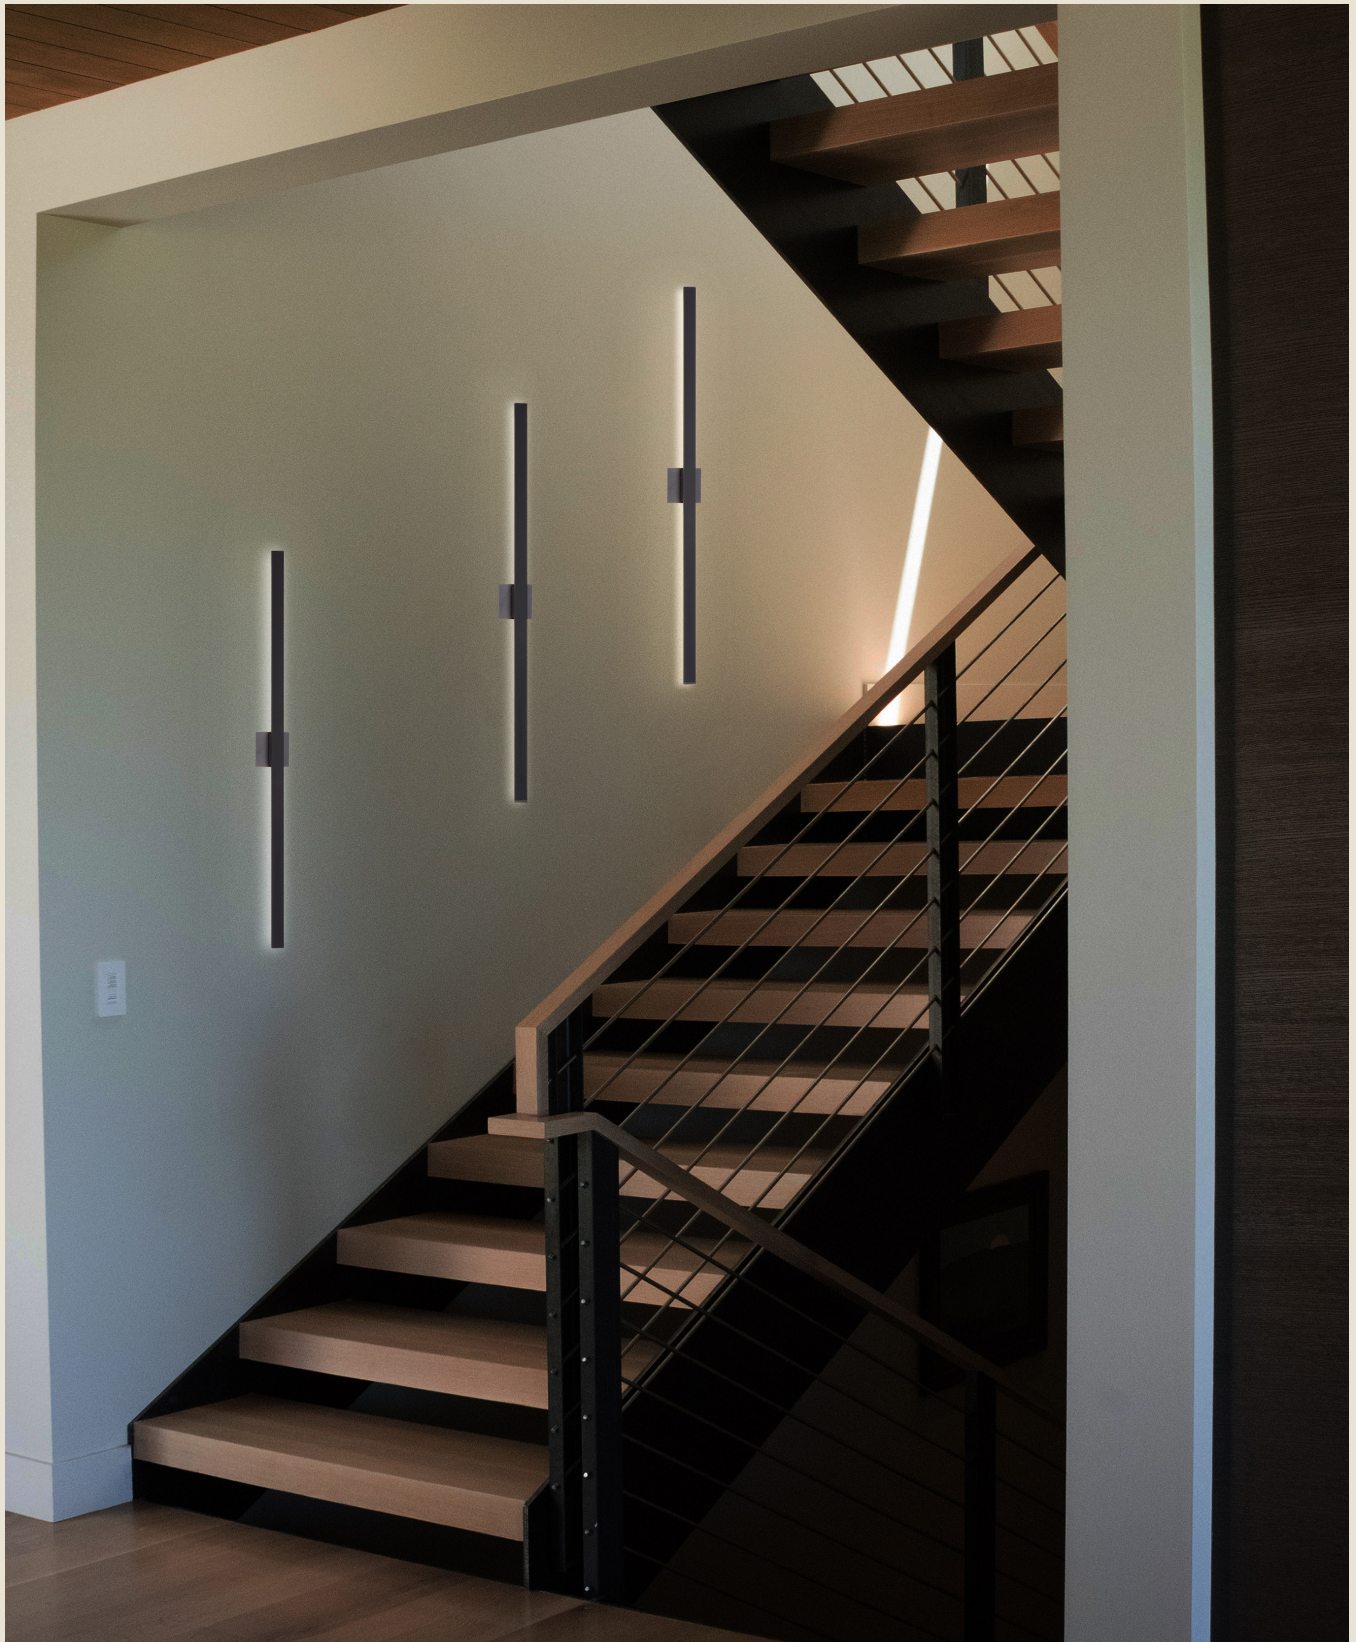

**SCOPE**  
**10194CLFTPC**  
4" W x 13.5" H  
Satin Nickel

**DUO**  
**12289CLSWSN**  
4.5" W x 11" H  
Black | Satin Nickel

**TORCH**  
**E11000-24BK**  
2.5" W x 14.75" H  
Black | Polished Chrome | Brass