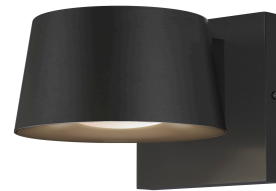

Photocell Option Available
GATEWAY LED
51117BK
5" W x 5" H x 6.75" Ext
Black