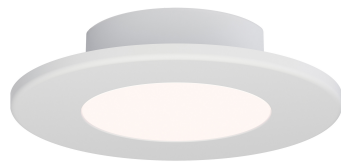

SURFACE MOUNTS

INCREDIBLE RECESSED LOOKS!
SIMPLE SURFACE MOUNT INSTALLATION!
INTRODUCING THE NEWEST LED CEILING LIGHTS!

SNUG

87653WTWT
Snug LED Triac or ELV
4.75" W x 1" H
White