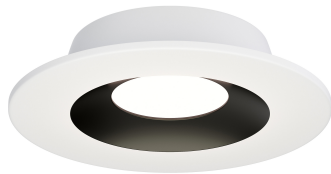

CRISP

87664WTBK
Crisp LED - Round
4.75" W x 1.5" H
White | White/Black

120V