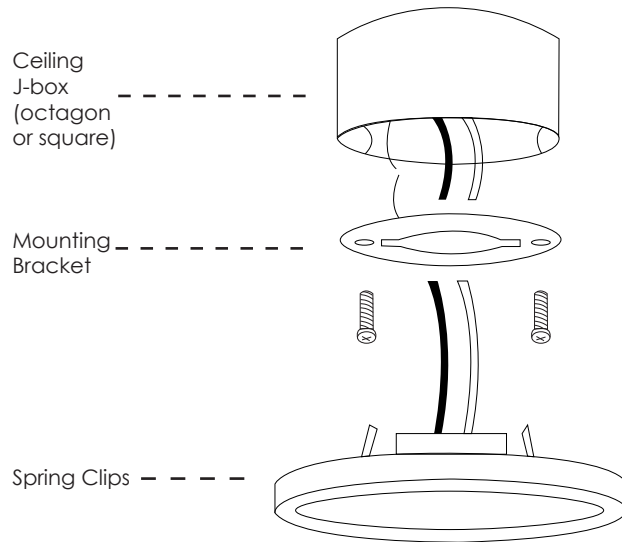

Get the sleek look of recessed cans without the expense.

Great for small spaces such as closets, pantries, and showers.

Easy installation

The Wafer's LED technology will dramatically reduce your energy costs.

- Top 10 Product of the Year
- Slim profile creating a flush appearance
- LED Edge Lit Technology
- Slim profile makes the Wafer a great substitute for recessed cans
- Suitable for wet locations
- Mounted on the ceiling or wall
- Easy Installation into 4", or 3.25" J-box where applicable
- Fully dimmable
- 90+ CRI
- 5 Year/40,000 hour Warranty
- ADA Compliant
- Energy Star Certified
- Title 24 Certified Options

* 0-10V and 277V options available (MOQ may apply)

ITEM #	DIMENSIONS (diameter x width)	WATTAGE	COLOR TEMPERATURE	LUMENS	TITLE 24 COMPLIANT	INPUT VOLTAGE
57710	5"D x 0.5"W	10W	3000K	700 lm	Yes	120V
57712	7"D x 0.5"W	15W	3000K	1050 lm	Yes	120V
57714	10"D x 0.5"W	20W	3000K	1400 lm	Yes	120V
57736	15"D x 0.5"W	36W	3000K	2200 lm	No	120-277V
57737	15"D x 0.5"W	36W	4000K	150 lm	No	120-277V