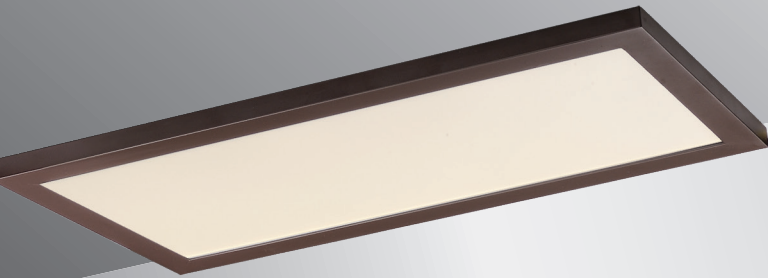

SKY PANEL

LARGE SCALE EDGE LIT LED

57762
57772

57764
57774

Sky Panel makes large scale edge lit LED panels easy for both residential and commercial uses. With a user-friendly mounting bracket and integrated driver, this product lends itself to quick installations. High powered LED modules with 110-277V capability with your choice of dimming and classic finishes to suit any setting.

- 120-277V Input
- Dimmability Options: 0-10V or ELV
- Finish Options: White, Bronze, Brushed Aluminium
- LED 3000K, 90+ CRI
- Damp Location Rated
- Energy Star

| ITEM # | DIMENSIONS | LAMPING | CRI | LUMENS | | VOLTAGE |
|--------|----------------------------|----------------------------|-----|---------|-----------|---------|
| | | | | Initial | Delivered | |
| 57762 | 23.5" L x 11.75" W x .75"H | 22W LED 3000K (Integrated) | 90+ | 1760 | 1760 | 120V |
| 57772 | 23.5" L x 11.75" W x .75"H | 22W LED 4000K (Integrated) | 90+ | 1760 | 1760 | 120V |
| 57764 | 48" L x 11.75" W x 7.5"H | 45W LED 3000K (Integrated) | 90+ | 3600 | 3600 | 120V |
| 57774 | 48" L x 11.75" W x 7.5"H | 45W LED 4000K (Integrated) | 90+ | 3600 | 3600 | 120V |

Finish: White (WT), Brushed Aluminium (AL), Bronze (BZ)