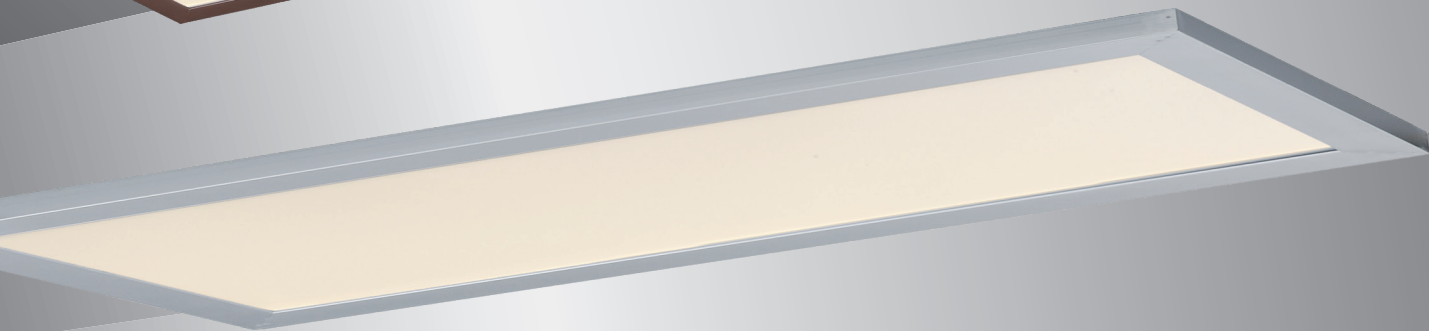

SKY PANEL

LARGE SCALE EDGE LIT LED

57762
57772

57764
57774

Sky Panel makes large scale edge lit LED panels easy for both residential and commercial uses. With a user-friendly mounting bracket and integrated driver, this product lends itself to quick installations. High powered LED modules with 110-277V capability with your choice of dimming and classic finishes to suit any setting.

- 120-277V Input
- Dimmability Options: 0-10V or ELV
- Finish Options: White, Bronze, Brushed Aluminium
- LED 3000K, 90+ CRI
- Damp Location Rated
- Energy Star

| ITEM # | DIMENSIONS | LAMPING | CRI | LUMENS | | VOLTAGE |
|--------|----------------------------|----------------------------|-----|---------|-----------|---------|
| | | | | Initial | Delivered | |
| 57762 | 23.5" L x 11.75" W x .75"H | 22W LED 3000K (Integrated) | 90+ | 1760 | 1760 | 120V |
| 57772 | 23.5" L x 11.75" W x .75"H | 22W LED 4000K (Integrated) | 90+ | 1760 | 1760 | 120V |
| 57764 | 48" L x 11.75" W x 7.5"H | 45W LED 3000K (Integrated) | 90+ | 3600 | 3600 | 120V |
| 57774 | 48" L x 11.75" W x 7.5"H | 45W LED 4000K (Integrated) | 90+ | 3600 | 3600 | 120V |

Finish: White (WT), Brushed Aluminium (AL), Bronze (BZ)