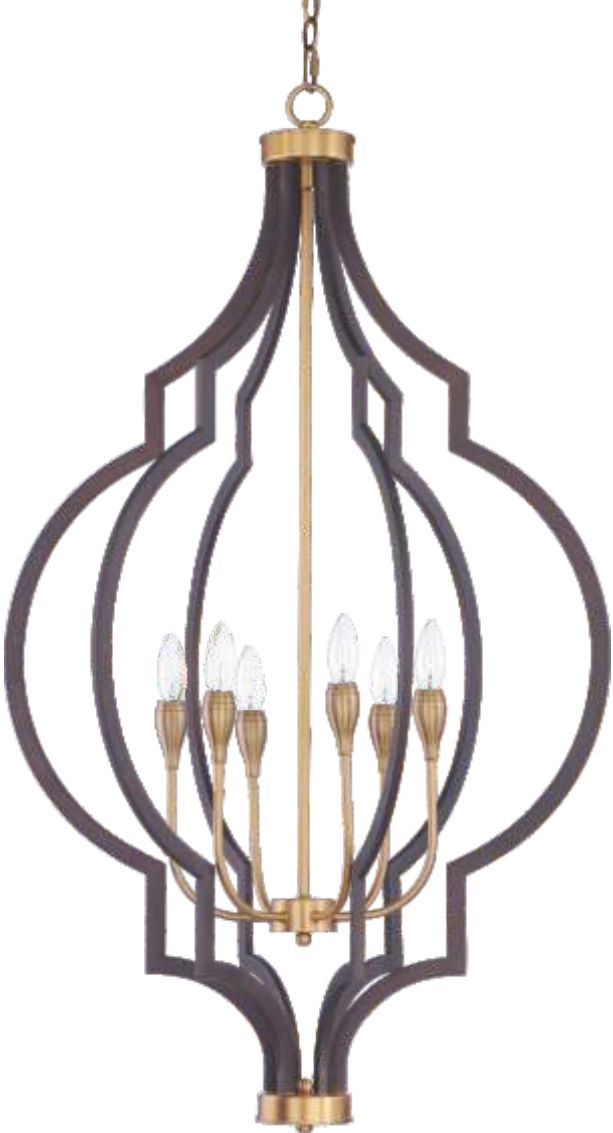

CREST

- Stately lanterns in classic forms
- Oil Rubbed Bronze and Antique Brass Elements
- White Linen fabric shade
- Frosted glass diffuser
- LED wall sconce

20296OIAB
Chandelier
C