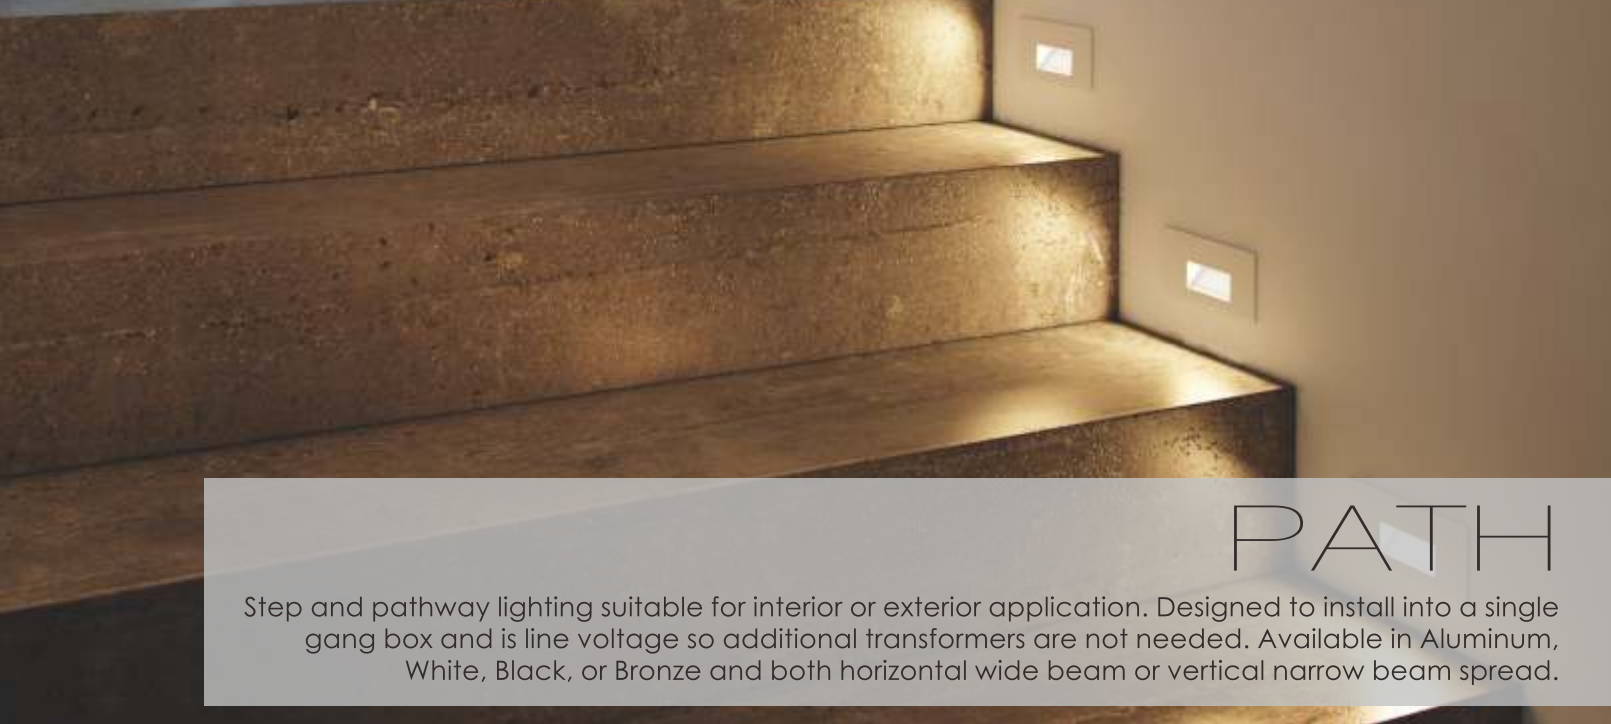

PATH

Step and pathway lighting suitable for interior or exterior application. Designed to install into a single gang box and is line voltage so additional transformers are not needed. Available in Aluminum, White, Black, or Bronze and both horizontal wide beam or vertical narrow beam spread.

- Interior and Exterior Application
- LED PCBs Included
- T24 for outdoor use