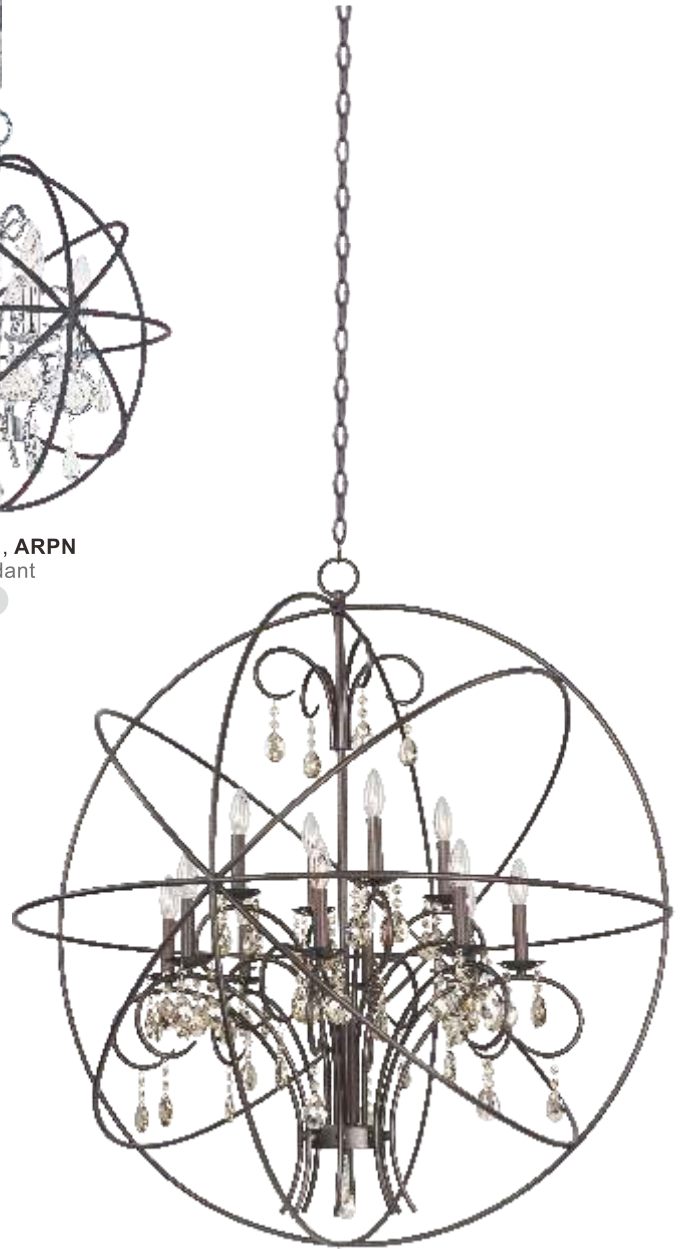

25147 OI, ARPN
Pendant

E

	ITEM#	LAMPING	DIMENSION	Additional Info.
A	25144	6 x 60W CA, Incan	25"W x 28"H	Crystal Included
B	25140	3 x 60W CA, Incan	12"W x 14"H	Crystal Included
C	25142	4 x 60W CA, Incan	19"W x 21.5"H	Crystal Included
D	25145	9 x 60W CA, Incan	30"W x 33"H	Crystal Included
E	25147	12 x 40W CA, Incan	40"W x 43.5"H	Crystal Included