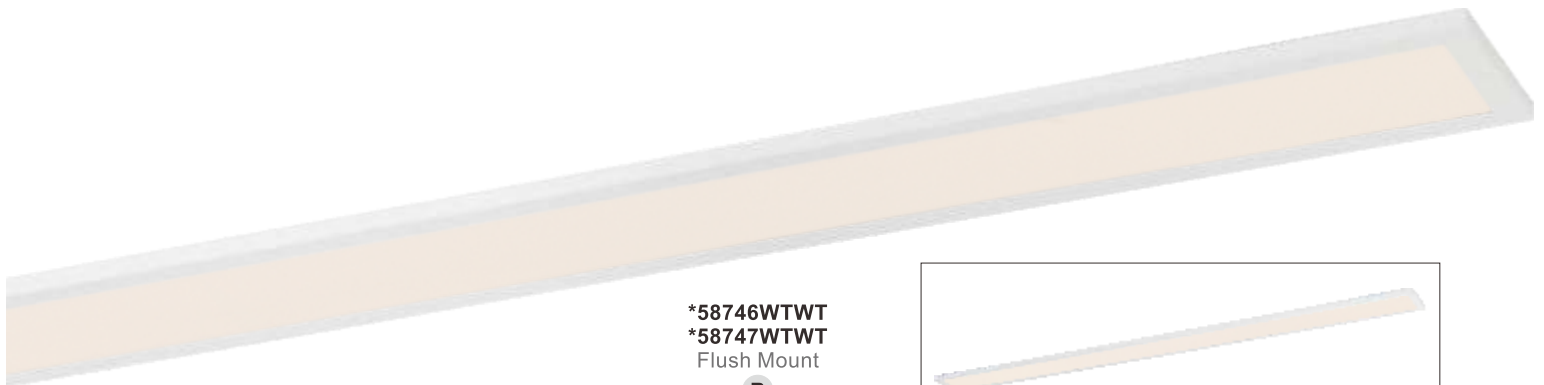

*58746WTWT
*58747WTWT
Flush Mount

B