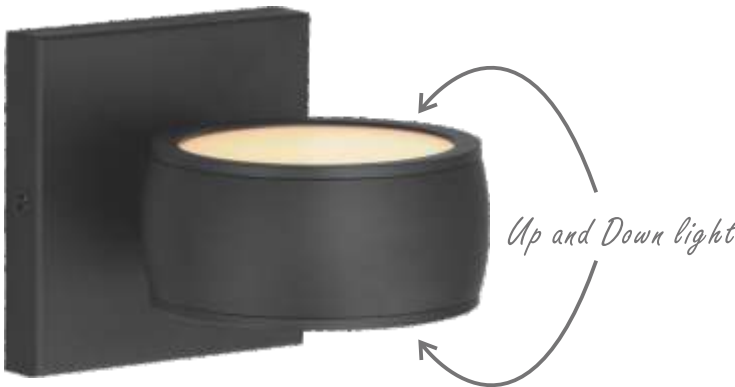

E30170-BK
Interior/Exterior Wall Sconce

C