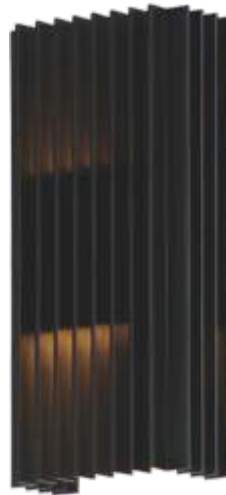

E30114-BK
Outdoor Wall
C