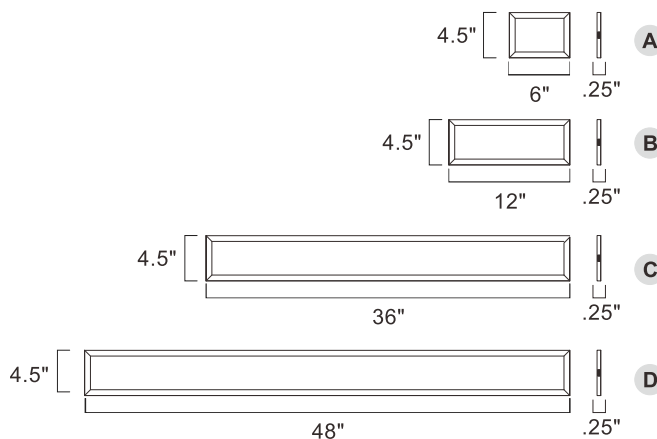

BZ

WT

ITEM#	LAMPING	DIMENSION	BP	HCO	CRI	LUMENS		Additional Info.
						INIT.	DEL.	
A	88900 3W 24V LED 3000K (Integrated)	6"L x 4.5"W x .25"H	1.9"W	.25"	90+	210	180	
B	88901 6W 24V LED 3000K (Integrated)	12"L x 4.5"W x .25"H	1.9"W	.25"	90+	420	360	
C	88903 18W 24V LED 3000K (Integrated)	36"L x 4.5"W x .25"H	1.9"W	.25"	90+	1260	1080	
D	88904 24W 24V LED 3000K (Integrated)	48"L x 4.5"W x .25"H	1.9"W	.25"	90+	1680	1440	

Finish Options: Bronze(BZ) White glass(WT)

MX-L-120-SL Connector Cord
12" **8912 BK, WT**
24" **8924 BK, WT**
72" **8972 BK, WT**

Plastic Wire Clip
53255
1"L • .5"W • .25"H

60W Driver
8900BK
8.5"L • 2.5"W • 1.5"H

100W Driver
8910BK
9.5"L • 2.5"W • 1.5"H