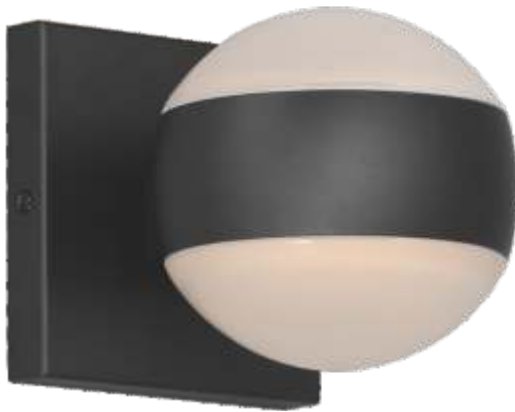

E30175-10BK
Wall Sconce

C

ITEM#	LAMPING	DIMENSION	HCO	CRI	LUMENS		Additional Info.
					INIT.	DEL.	
A E30164	1 x 8W PCB LED 3000K (Inte.)	5"W x 5"H x 6.5"Ext.	2.5"	90+	640	475	LED, Dimmable, Energy Star, JA8, Wet Location Rated
B E30165	1 x 8W PCB LED 3000K (Inte.)	5"W x 5"H x 6.5"Ext.	2.5"	90+	640	450	LED, Dimmable, Energy Star, JA8, Wet Location Rated
C E30175	2 x 8W PCB LED 3000K (Inte.)	5"W x 5"H x 6.5"Ext.	2.5"	90+	1280	800	LED, Dimmable, Energy Star, JA8, Wet Location Rated

Finish: Clear/White (10) Black (BK)