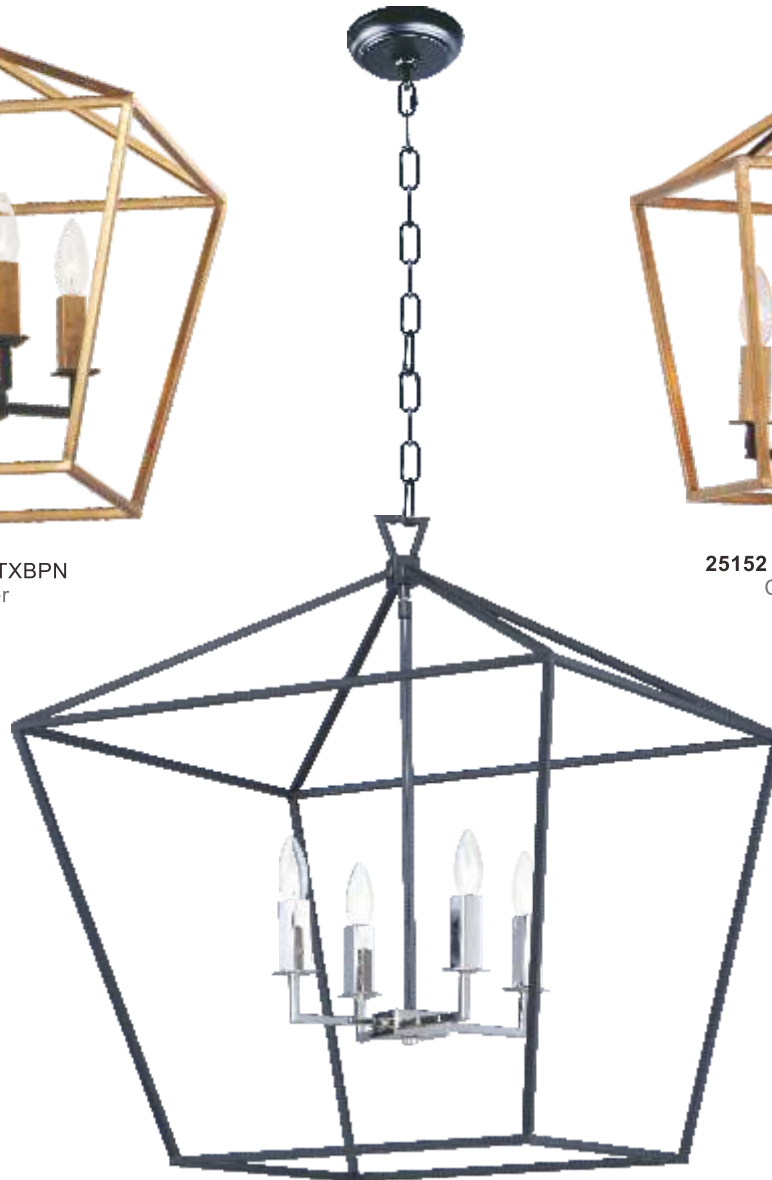

ABODE

- Open air frames in Black or Gold Leaf finish
- Light cluster in Polished Nickel or Gold Leaf/Black
- Square candle covers

25156 GLTXB, TXBPN
Chandelier

D

25152 GLTXB, TXBPN
Chandelier

B

25155 GLTXB, TXBPN
Chandelier