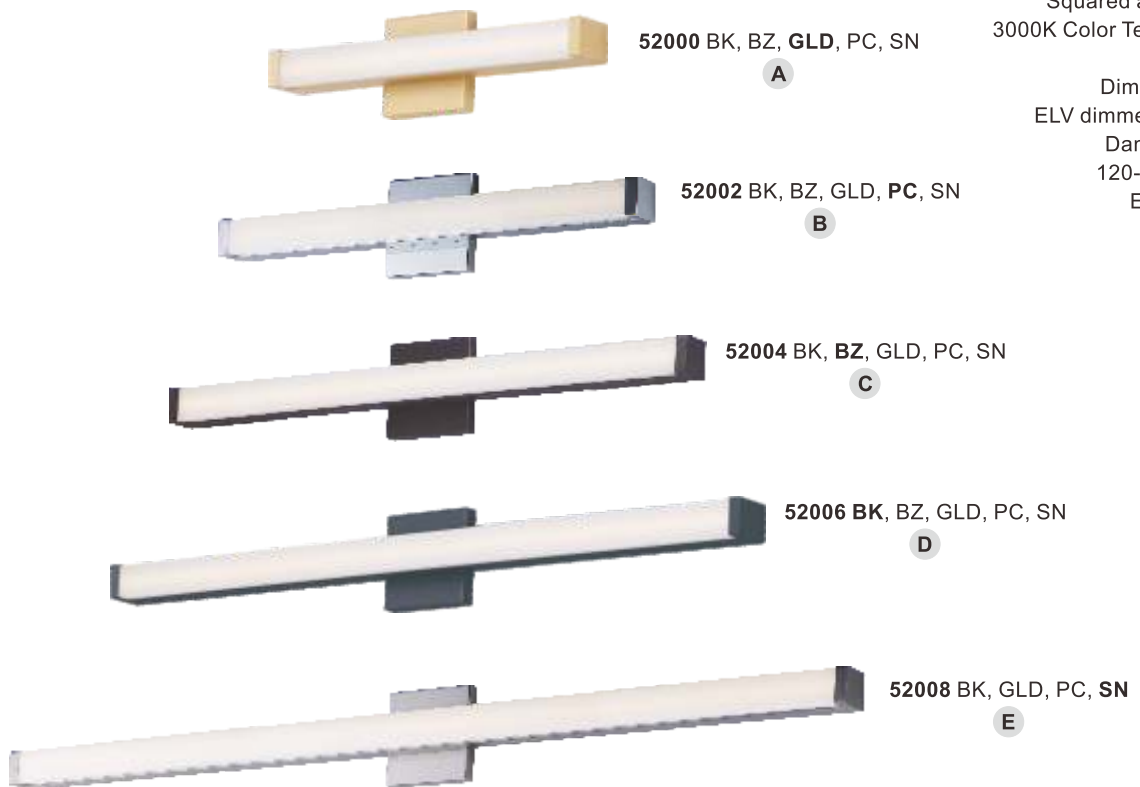

- Squared acrylic lens •
- 3000K Color Temperature •
- CRI 90+ •
- Dimmable with ELV dimmers at 120V •
- Damp location •
- 120-277V input •
- Energy Star •
- Title 24 •

ITEM#	LAMPING	DIMENSION	HCO	CRI	LUMENS		Additional Info.
					INIT.	DEL.	
A	12W LED 3000K (Inte.)	18"W x 1.75"H x 2.25"Ext.	2.4"	90+	1140	880	LED, DALI, DAMP, ADA, ENERGY STAR, TITLE 24, 120-277V Input
B	16W LED 3000K (Inte.)	24"W x 1.75"H x 2.25"Ext.	2.4"	90+	1520	1250	LED, DALI, DAMP, ADA, ENERGY STAR, TITLE 24, 120-277V Input
C	20W LED 3000K (Inte.)	30"W x 1.75"H x 2.25"Ext.	2.4"	90+	1900	1550	LED, DALI, DAMP, ADA, ENERGY STAR, TITLE 24, 120-277V Input
D	24W LED 3000K (Inte.)	36"W x 1.75"H x 2.25"Ext.	2.4"	90+	2280	1850	LED, DALI, DAMP, ADA, ENERGY STAR, TITLE 24, 120-277V Input
E	32W LED 3000K (Inte.)	48"W x 1.75"H x 2.25"Ext.	2.4"	90+	2480	2240	LED, DALI, DAMP, ADA, ENERGY STAR, TITLE 24, 120-277V Input

Finish Options: Black (BK) Bronze (BZ) Gold (GLD) Polished Chrome (PC) Satin Nickel (SN)