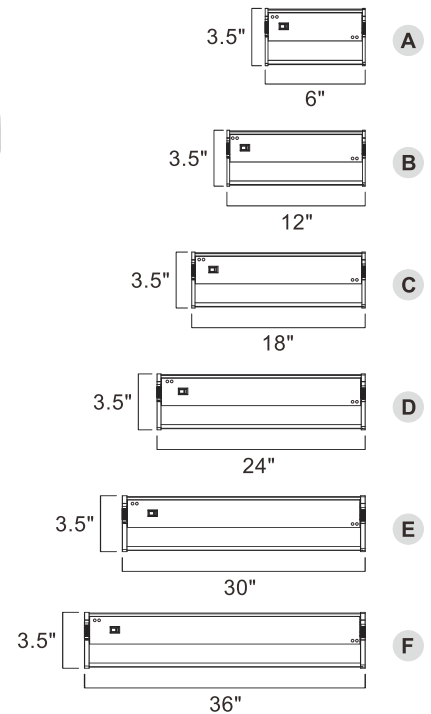

ITEM#	LAMPING	DIMENSION	HCO	CRI	LUMENS		Additional Info.
					INIT.	DEL.	
A	89850 3W LED 3000K (Integrated)	6"L x 3.5"W x 1"H	.75"	90+	190	150	
B	89851 5W LED 3000K (Integrated)	12"L x 3.5"W x 1"H	.75"	90+	320	260	
C	89852 8W LED 3000K (Integrated)	18"L x 3.5"W x 1"H	.75"	90+	500	470	
D	89853 12W LED 3000K (Integrated)	24"L x 3.5"W x 1"H	.75"	90+	750	670	
E	89854 16W LED 3000K (Integrated)	30"L x 3.5"W x 1"H	.75"	90+	1000	830	
F	89855 20W LED 3000K(Integrated)	36"L x 3.5"W x 1"H	.75"	90+	1250	1140	

Finish: White (WT)