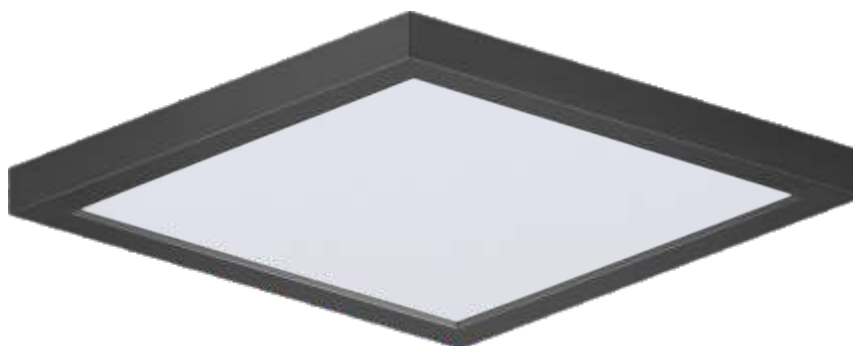

57699 WTBK, WTSN, WTWT
Flush Mount

F

ITEM#	LAMPING	DIMENSION	CRI	LUMENS		Additional Info.
				INIT.	DEL.	
D 57695	11W 120V PCB LED 3000K (Integrated)	5"L x 5"W x .5"H	90+	780	600	
E 57697	16W 120V PCB LED 3000K (Integrated)	6.5"L x 6.5"W x .5"H	90+	1230	950	
F 57699	18W 120V PCB LED 3000K (Integrated)	8.5"L x 8.5"W x .5"H	90+	1550	1200	

Finish Options: White glass (WT) Black (BK) Satin Nickel (SN) White (WT)