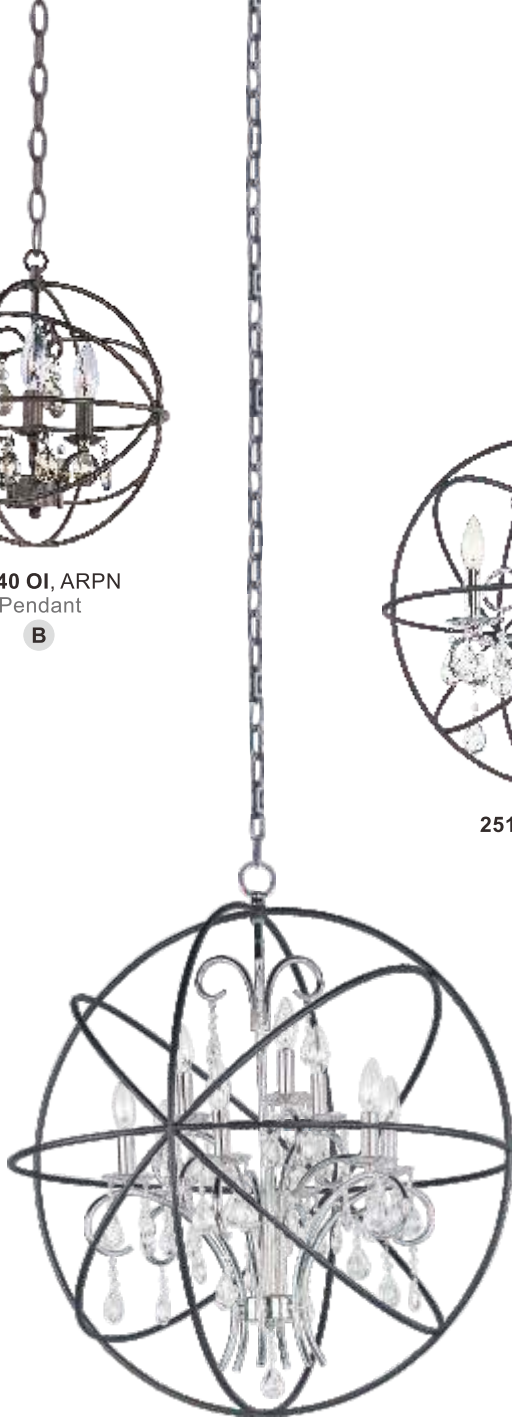

25145 OI, ARPN
Pendant

D