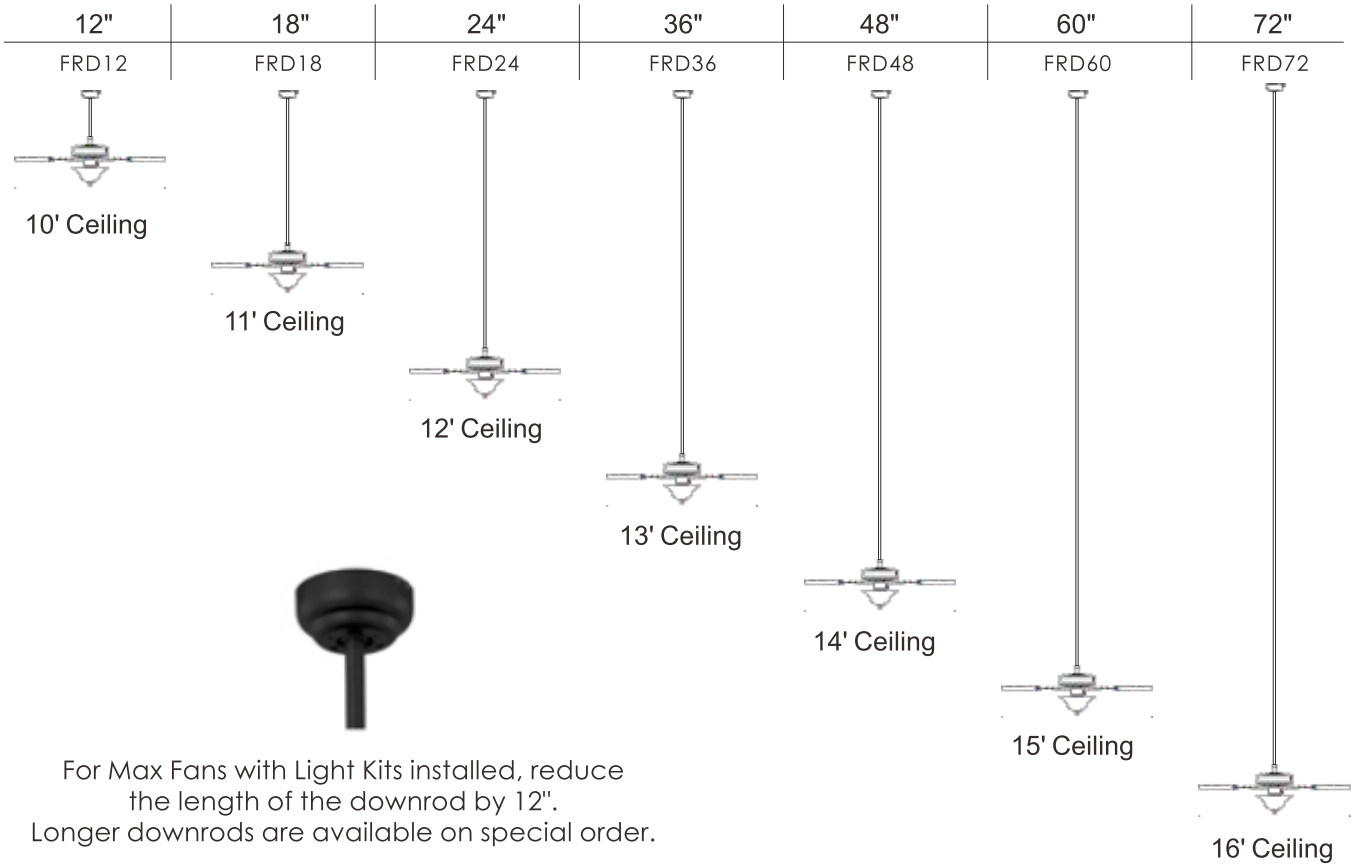

DOWNRODS

Our Max Fan Downrods give you the versatility you need when installing your Max fan in a room with high ceilings.

REMOTE CONTROL

ITEM#	Description	DIMENSION	Additional Info.
FRD12	12" Ceiling Fan Down Rod	.75"W x 12"L	Compatible with Max Fan Collection
FRD18	18" Ceiling Fan Down Rod	.75"W x 18"L	Compatible with Max Fan Collection
FRD24	24" Ceiling Fan Down Rod	.75"W x 24"L	Compatible with Max Fan Collection
FRD36	36" Ceiling Fan Down Rod	.75"W x 36"L	Compatible with Max Fan Collection
FRD48	48" Ceiling Fan Down Rod	.75"W x 48"L	Compatible with Max Fan Collection
FRD60	60" Ceiling Fan Down Rod	.75"W x 60"L	Compatible with Max Fan Collection
FRD72	72" Ceiling Fan Down Rod	.75"W x 72"L	Compatible with Max Fan Collection

Finish Options: Matte White (MW) Oil Rubbed Bronze (OI) Satin Nickel (SN)