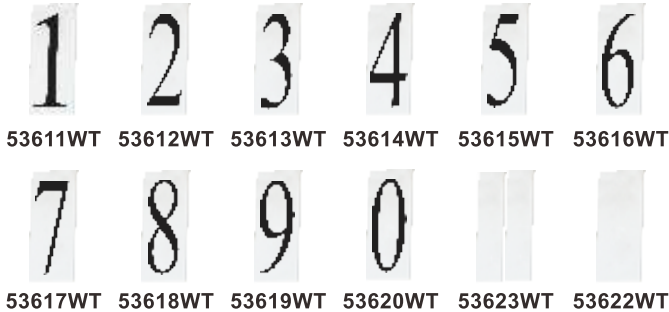

ITEM#	LAMPING	DIMENSION	CRI	LUMENS		Additional Info.
				INIT.	DEL.	
A	53610 6W PCB LED 3000K (Integrated)	12.5"W x 7"H x 2.25"Ext.	80+	160	70	LED, DALI, DMX, ADA, Energy Star
B	53650 2 x 2.75 W PCB LED 3000K (Integrated)	25"W x 5"H x 0.75"Ext.	80+	420	280	LED, DALI, DMX, ADA
C	53651 2 x 2.75 W PCB LED 3000K (Integrated)	23.5"W x 5"H x 0.75"Ext.	80+	420	280	LED, DALI, DMX, ADA

Finish Options: Black (BK) Bronze (BZ) White (WT)