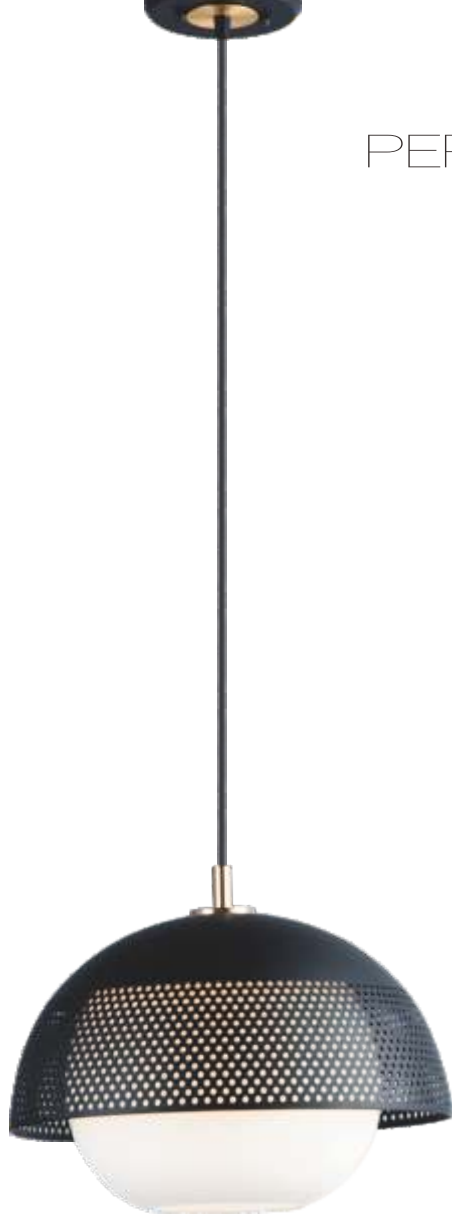

PERF

MINARET

10082WTBKSBR
Pendant
B