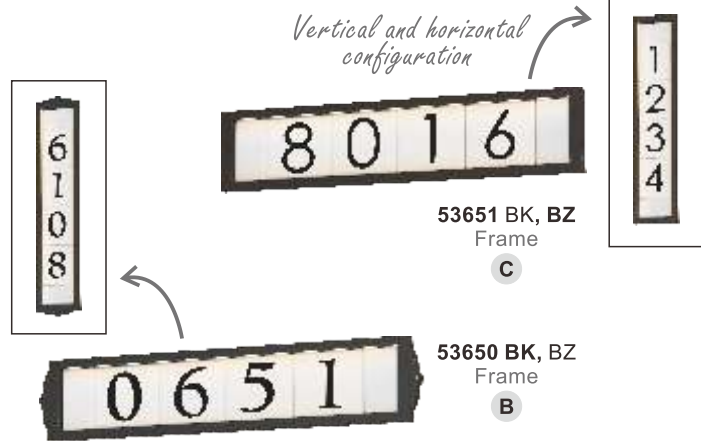

ITEM#	LAMPING	DIMENSION	CRI	LUMENS		Additional Info.
				INIT.	DEL.	
A	53610 6W PCB LED 3000K (Integrated)	12.5"W x 7"H x 2.25"Ext.	80+	160	70	LED, DALI, DMX, ADA, Energy Star
B	53650 2 x 2.75 W PCB LED 3000K (Integrated)	25"W x 5"H x 0.75"Ext.	80+	420	280	LED, DALI, DMX, ADA
C	53651 2 x 2.75 W PCB LED 3000K (Integrated)	23.5"W x 5"H x 0.75"Ext.	80+	420	280	LED, DALI, DMX, ADA

Finish Options: Black (BK) Bronze (BZ) White (WT)