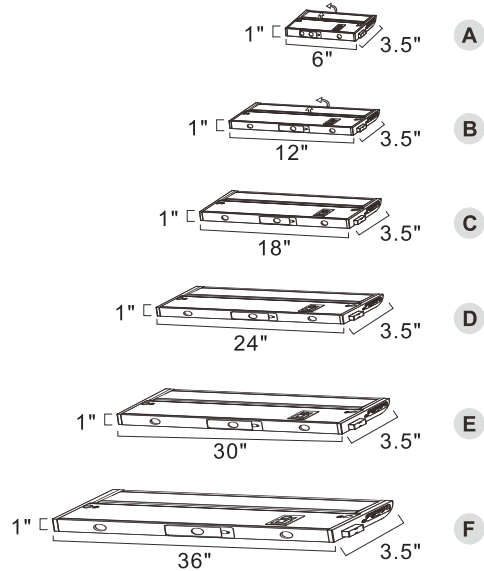

ITEM#	LAMPING	DIMENSION	LUMENS		CRI INIT. DEL.		Additional Info.
A	89862 3W LED 2700-3000-3500-4000-5000K (Inte.)	6"L x 3.5"W x 1"H	90+	270	200		
B	89863 6W LED 2700-3000-3500-4000-5000K (Inte.)	12"L x 3.5"W x 1"H	90+	540	460		
C	89864 10W LED 2700-3000-3500-4000-5000K (Inte.)	18"L x 3.5"W x 1"H	90+	1100	930		
D	89865 13W LED 2700-3000-3500-4000-5000K (Inte.)	24"L x 3.5"W x 1"H	90+	1400	1150		
E	89866 15W LED 2700-3000-3500-4000-5000K (Inte.)	30"L x 3.5"W x 1"H	90+	1600	1420		
F	89867 19W LED 2700-3000-3500-4000-5000K (Inte.)	36"L x 3.5"W x 1"H	90+	1900	1730		

Finish Options: Bronze(BZ) Satin Nickel(SN) White(WT)