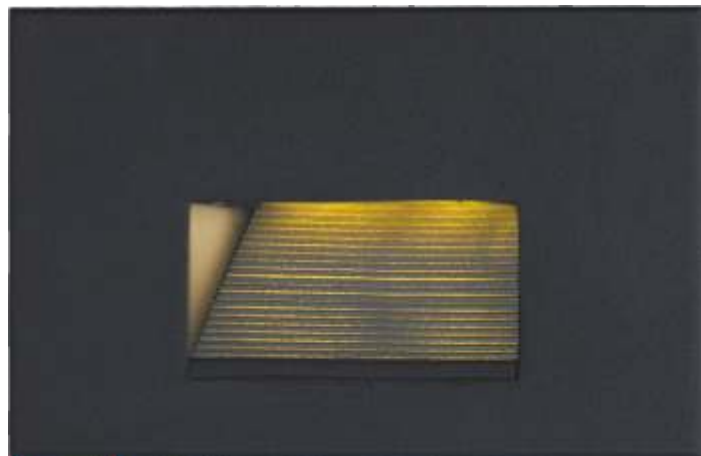

58000 AL, BK, BZ, WT
Step Light

A

ITEM#	LAMPING	DIMENSION	CRI	LUMENS	Additional Info.
A 58000	4W LED PCB 3000K (Included)	5"W x 3"H x 1.5"Ext.	80+	280	For Outdoor Use

Finish options: Aluminum (AL) Black (BK) Bronze (BZ) White (WT)