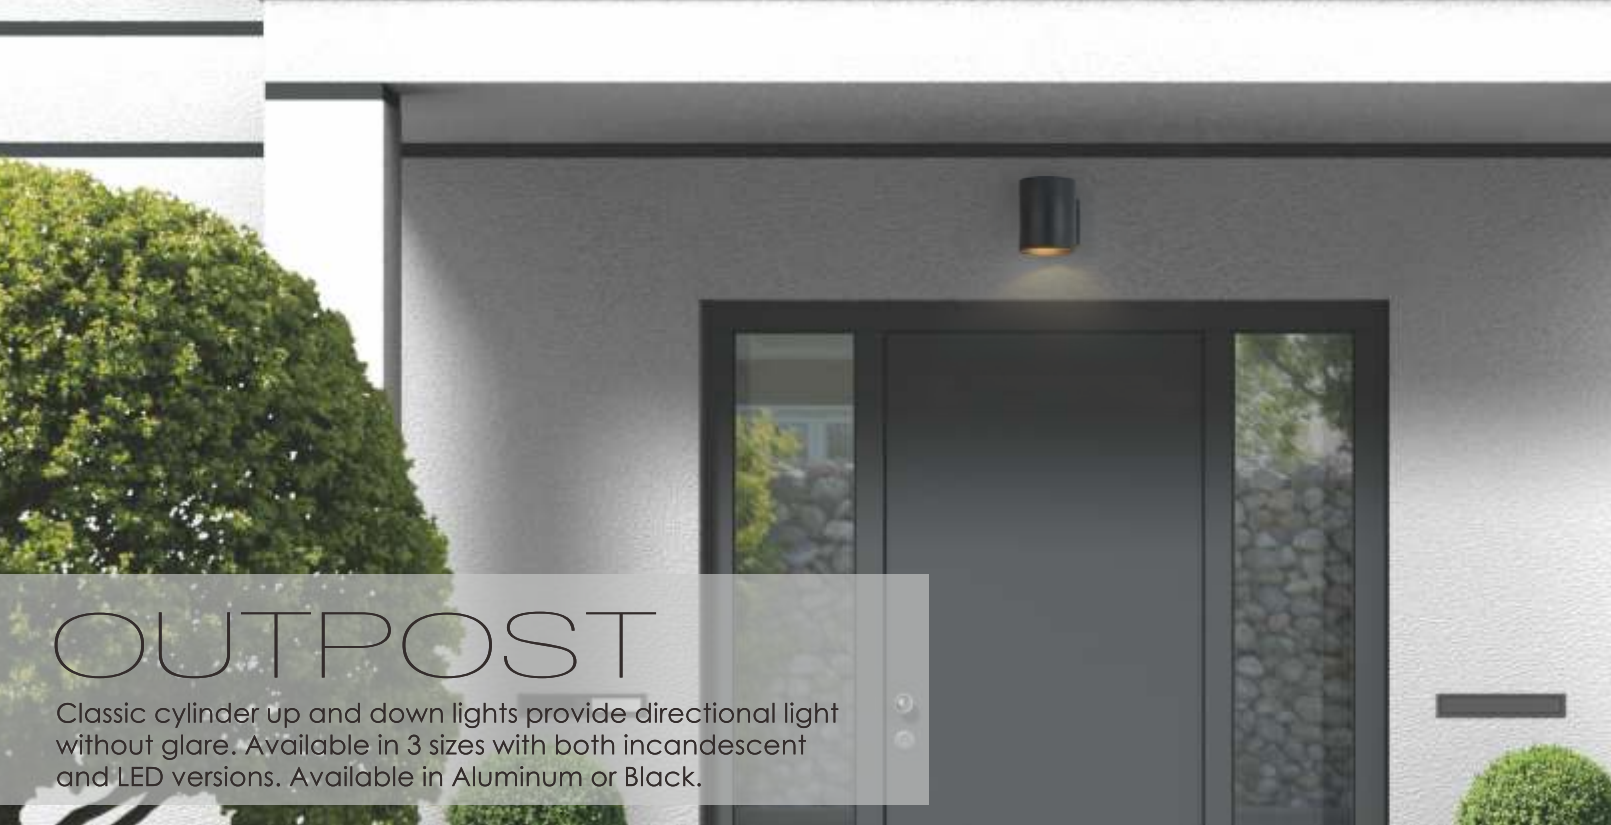

Finish Options: Clear Ribbed glass(CR) Frosted Seedy glass(FS) Bronze (BZ)

OUTPOST

Classic cylinder up and down lights provide directional light without glare. Available in 3 sizes with both incandescent and LED versions. Available in Aluminum or Black.