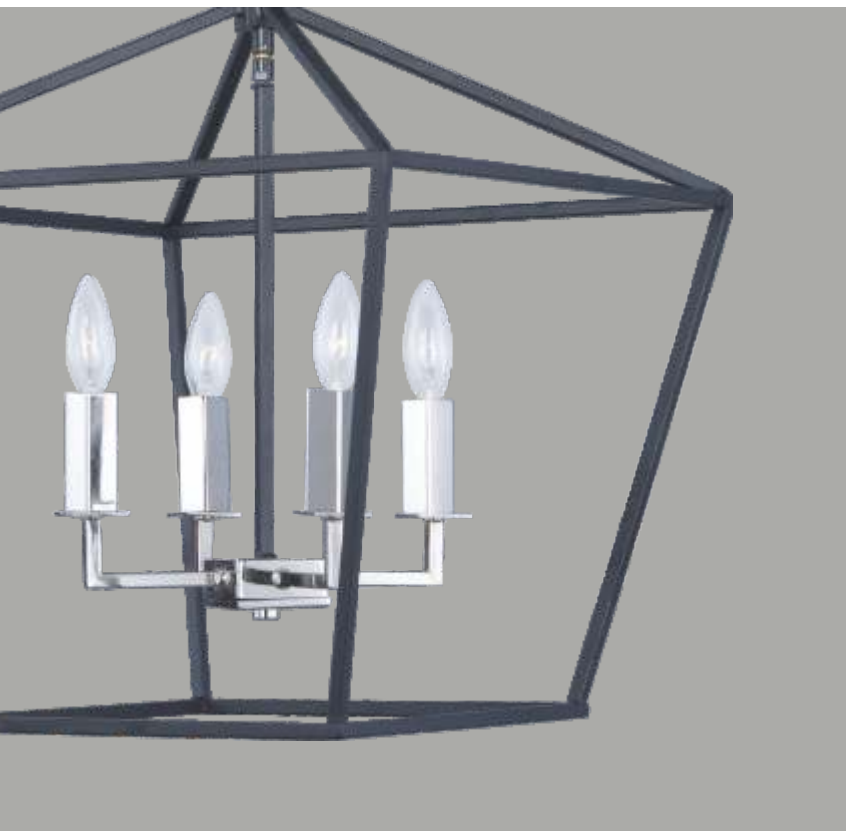

ABODE

Open air frames finished in Black with Polished Nickel or Gold Leaf with Black accents makes a simplistic yet dramatic statement for any interior design. Larger scale pieces fill up space without breaking the budget.