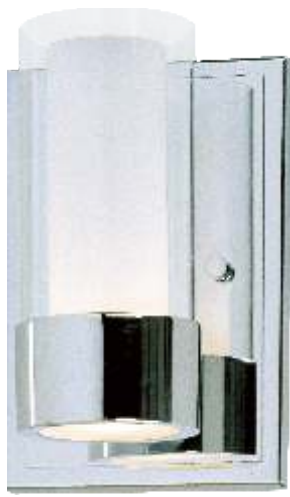

23071CLFTPC
23071CLFTPC/BUL (with LED Bulbs)
A