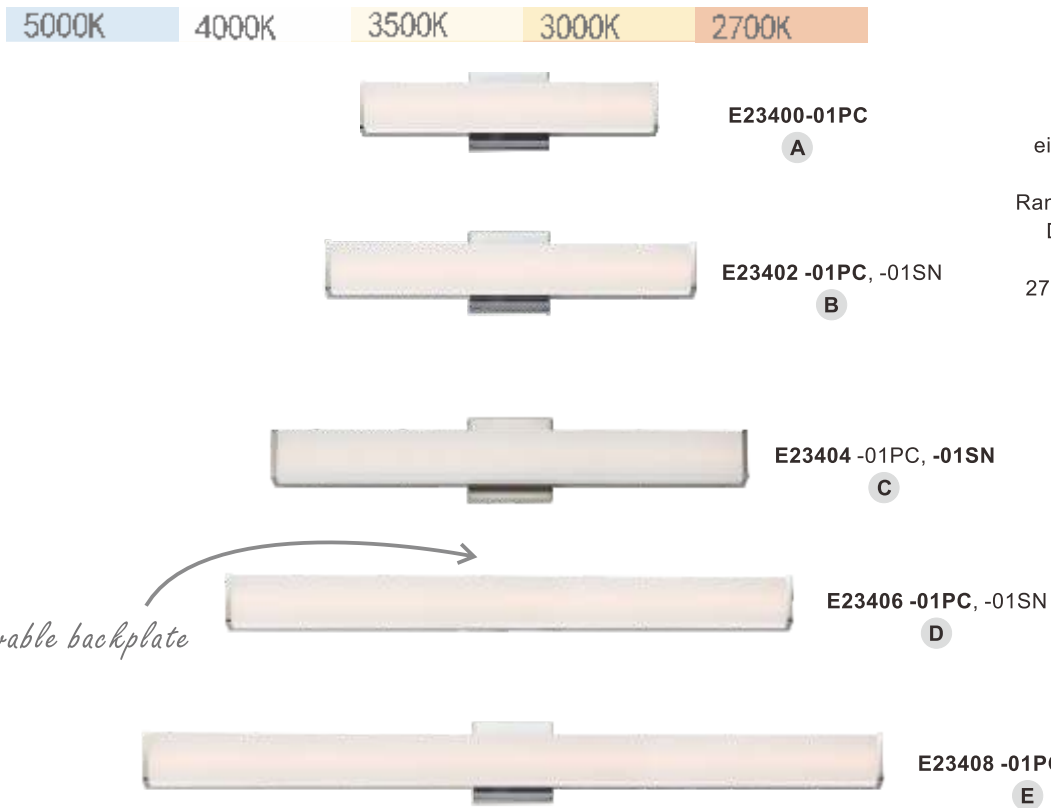

- Satin White glass with Polished Chrome (PC) or Satin Nickel (SN) Caps
- Dual Mounting System on either switch box or standard 3-0 and 4-0 junction box
- Range Voltage 120-277V Input
- Dimmable with ELV at 120V
- Dip Switch CCT Selectable: 2700-3000-3500-4000-5000K

ITEM#	LAMPING	DIMENSION	HCO	CRI	LUMENS		Additional Info.
					INIT.	DEL.	
A	E23400 20W PCB LED 2700-5000K (Inte.)	18"W x 5"H x 3.25"Ext.	2.25"	90+	1350	1100	LED, DALI, DIMM, IP44
B	E23402 25W PCB LED 2700-5000K (Inte.)	24"W x 5"H x 3.25"Ext.	2.25"	90+	1700	1380	LED, DALI, DIMM, IP44
C	E23404 30W PCB LED 2700-5000K (Inte.)	30"W x 5"H x 3.25"Ext.	2.25"	90+	2050	1650	LED, DALI, DIMM, IP44
D	E23406 35W PCB LED 2700-5000K (Inte.)	36"W x 5"H x 3.25"Ext.	2.25"	90+	2400	1930	LED, DALI, DIMM, IP44
E	E23408 40W PCB LED 2700-5000K (Inte.)	48"W x 5"H x 3.25"Ext.	2.25"	90+	3370	2700	LED, DALI, DIMM, IP44

Finish Options: White glass (01) Polished Chrome (PC) Satin Nickel (SN)