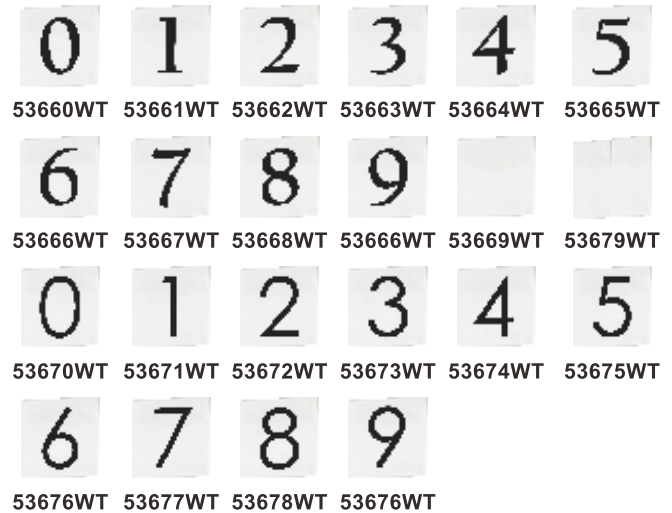

ITEM#	LAMPING	DIMENSION	CRI	LUMENS		Additional Info.
				INIT.	DEL.	
A	53610 6W PCB LED 3000K (Integrated)	12.5"W x 7"H x 2.25"Ext.	80+	160	70	LED, DALI, DMX, ADA, Energy Star
B	53650 2 x 2.75 W PCB LED 3000K (Integrated)	25"W x 5"H x 0.75"Ext.	80+	420	280	LED, DALI, DMX, ADA
C	53651 2 x 2.75 W PCB LED 3000K (Integrated)	23.5"W x 5"H x 0.75"Ext.	80+	420	280	LED, DALI, DMX, ADA

Finish Options: Black (BK) Bronze (BZ) White (WT)