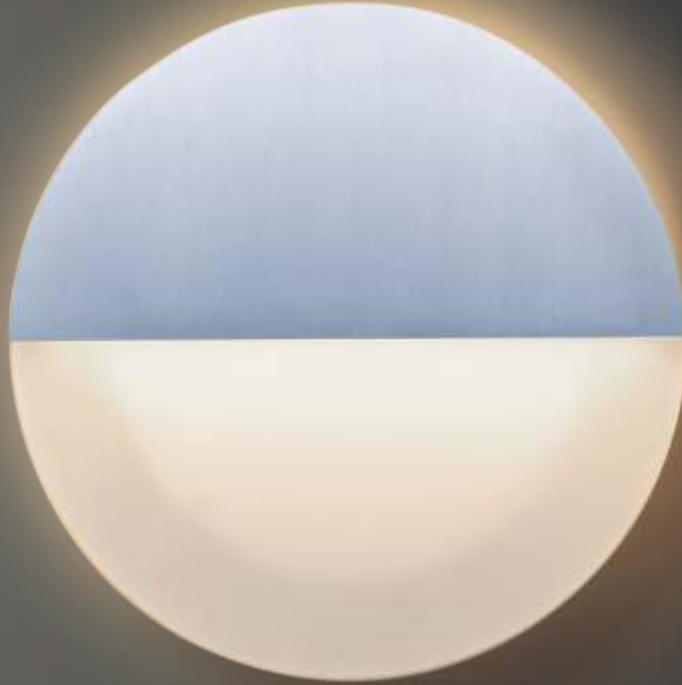

GLOW

- ETL & cETL wet location listed, IP65 rated
- ADA Compliant
- Machined Aluminum
- 3000K Color Temperature
- CRI 90+
- Dimmable with Triac dimmer
- Interior/Exterior wall sconces
- Indirect backlight

LED

E41280 -BK, -SA, -WT
Interior/Exterior Wall Sconce

A

ITEM#	LAMPING	DIMENSION	HCO	CRI	LUMENS		Additional Info.
					INIT.	DEL.	
A E41280	15W PCB LED 3000K (Inte.)	10"W x 10"H x 1.5"Ext.	5"	90+	1050	830	

Finish Options: Black (BK) Satin Aluminum (SA) White (WT)